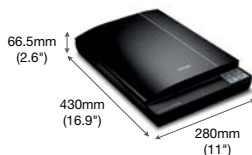

Dimensions & Weight

Weight: 2.8kg (6.2lb)

Information correct as at June 2019