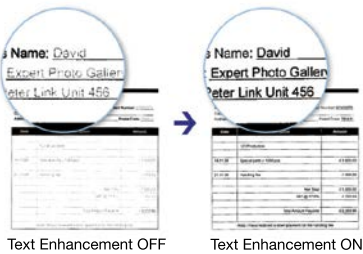

Digital Enhancement Solutions

For Photo:

Epson Scan has a complete digital imaging solution that enables greater enhancement and controllability to achieve picture perfection.

Colour Restoration

Restore original colours of faded photos to make them look new again.

Dust Removal

Removes dust and scratches from photos so that your images appear clear and blemish-free.

Backlight Correction

Makes necessary adjustments to the brightness of images that look darker because of strong background lighting.

For Documents/Text:

Epson Scan provides complete document enhancement solution for better clarity and readability.

Text Enhancement

Improves text recognition when scanning text documents, whether in colour, grayscale or black-and-white. Removes background for better clarity, which is especially useful for double-sided printed documents.

Auto Area Segmentation

Automatically detects text and picture areas on a page and scans text in black-and-white, images in halftone to achieve the best results.