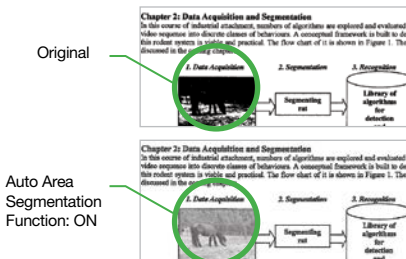

Digital Enhancement Solutions

For Photo:

Epson Scan has a complete digital imaging solution that enables greater enhancement and controllability to achieve picture perfection.

Colour Restoration

Restore original colours of faded photos to make them look new again.

Dust Removal

Removes dust and scratches from photos so that your images appear clear and blemish-free.

Backlight Correction

Makes necessary adjustments to the brightness of images that look darker because of strong background lighting.

For Documents/Text:

Epson Scan provides complete document enhancement solution for better clarity and readability.

Text Enhancement

Improves text recognition when scanning text documents, whether in colour, grayscale or black-and-white. Removes background for better clarity, which is especially useful for double-sided printed documents.

Auto Area Segmentation

Automatically detects text and picture areas on a page and scans text in black-and-white, images in halftone to achieve the best results.

Colour Enhancement

Emphasise a single colour (red, green, blue) in black-and-white or grayscale scanning. Examples include enhancing signatures on cheques and documents using blue ink, or "Confidential" and "Urgent" stamps that use red ink.

Colour Dropout

Removes a single colour (red, green or blue) from documents such as coloured backgrounds, stamps or text in black-and-white or grayscale scanning.

Greater Efficiency in a Single Scanner