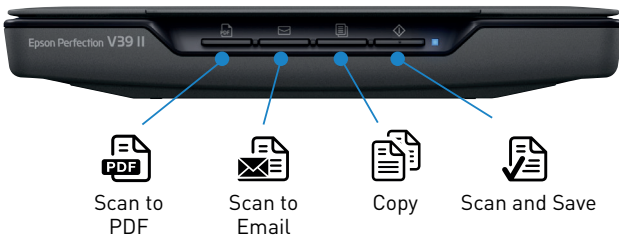

With the extendable hinge and detachable lid, you can easily scan thick documents and books.

Packed with advanced features such as ReadyScan LED Technology and Epson ScanSmart software, this powerful scanner enables you to digitise, view and manage your documents with ease. With its sleek, compact and stylish design, you'll experience excellent scanning performance even on the go.

Compact Design with Reliable Performance

Superior Convenience

Reduce clutter and avoid the hassle of a complicated setup with the V39II. Simply connect the scanner to your PC with a single USB cable to start scanning.

For added convenience, you can power up the V39II with just your laptop's USB port, enabling you to use the scanner anywhere, anytime.

Remarkable Versatility

The small and compact design of the V39II makes it easy to carry around. With a built-in kickstand, you can also use the scanner in an upright position at places where space is limited.

Flexible, User-Friendly Features

Pre-defined One-touch Functions

The V39II has 4 one-touch buttons that are pre-defined to make regular scan jobs easier. With just a push of a button, you can effortlessly send scanned documents to PDF, email, printer, or computer directly.