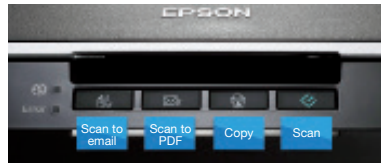

Better Products for a Better Future™

With Epson ReadyScan LED Technology, scanning starts instantly with no warm-up time required. In addition, the technology is environmentally friendly as it is mercury free, low in heat dissipation and power consumption.

Results based on Epson internal testing conducted using US-equivalent 120V models

For more information on Epson's environmental programme, visit <http://global.epson.com/SR/environment>.