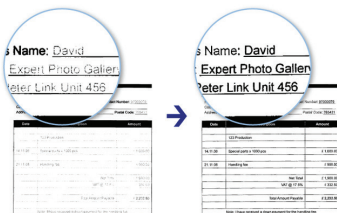

Text Enhancement OFF

Text Enhancement ON

Scan to PDF Options

Save scanned images directly as searchable PDF (Windows only) or as multi-page PDF files.

LaserSoft SilverFast® SE

This professional scan and imaging software includes functions like dust and scratch reduction and noise elimination for professional results.