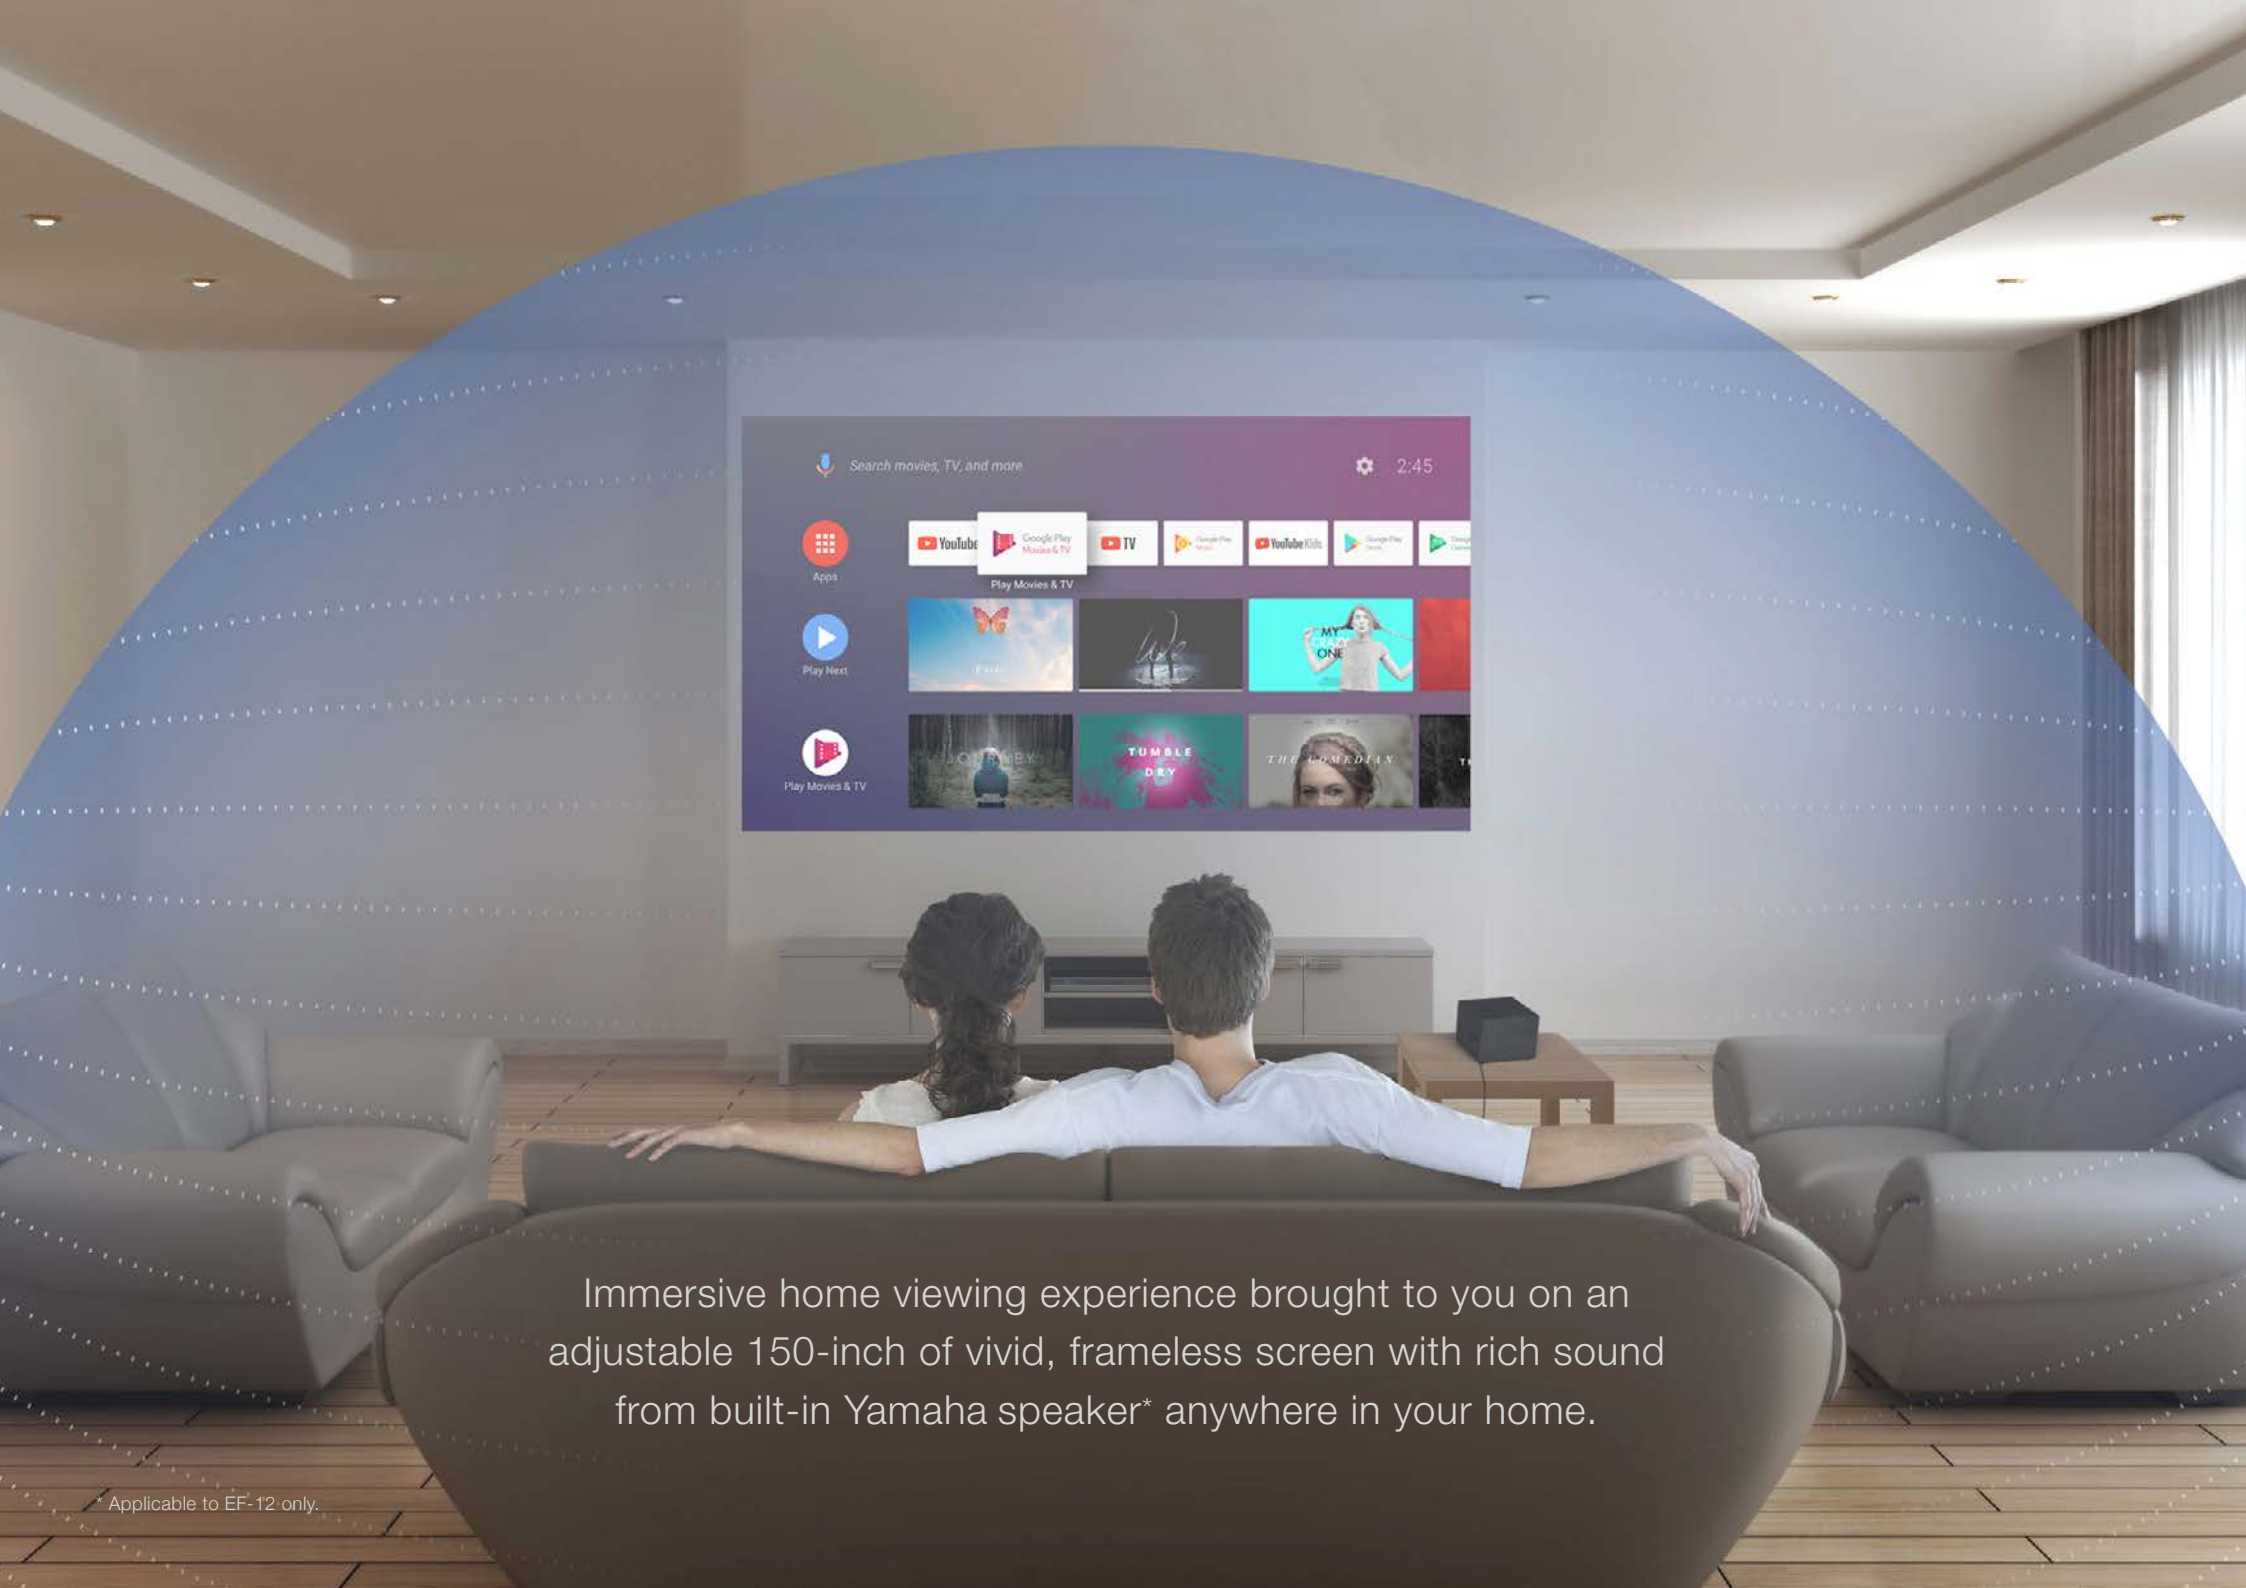

WORLD'S SMALLEST* 3LCD LASER PROJECTOR.

EpiqVision Mini EF-11/EF-12 Laser Projection TV

EPSON
EXCEED YOUR VISION

androidtv

Break through size constraints with up to 150-inch of pure crisp and vividness.

Immerse yourself in the latest shows with EpiqVision Mini EF-11 & EF-12 laser projection TV. Stylish and compact, the portable projector is your perfect companion for a home cinematic experience, accompanied by the power-packed built-in Yamaha speaker¹. Easy to use and comes with built-in smart features² such as Android TV, Chromecast and Miracast², you can now feast on your favourite movies with a simple click on the remote.

Immersive home viewing experience brought to you on an adjustable 150-inch of vivid, frameless screen with rich sound from built-in Yamaha speaker* anywhere in your home.

* Applicable to EF-12 only.

Stylish and modern

Fits right into your space, EpiqVision's iconic square form blends perfectly into the aesthetic of your living area. With fine copper accents on leather-like texture, the EpiqVision Mini EF-12 Laser projection TV screams luxury and fine craftsmanship.

Voice control

Smart devices-ready

With Chromecast built-in¹, you can easily cast movies, shows and photos from your Android or iOS device to your screen.

Easy installation

Auto Installation function automatically adjusts projection with horizontal and vertical keystone correction² without prior settings and complex cable management. Screen distortion and focus level are also optimised automatically with the built-in camera.