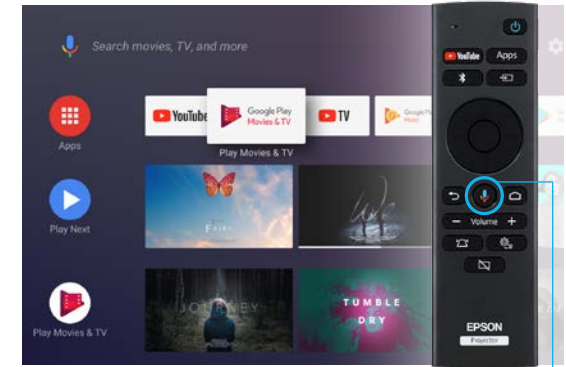

Joining a ZOOM meeting:

STEP 1
Connect your webcam to the USB port on the projector.

STEP 2
On the Epson Online Meetings, enter the meeting ID and password.

STEP 3
Select join meeting.

Epson Online Meetings App has been created by Epson using Zoom's SDK (Software Development Kit), and specifications/functions may differ from the Zoom's original Apps.

Voice control

Smart devices-ready

With Chromecast built-in¹, you can easily cast movies, shows and photos from your Android or iOS device to your screen.

Easy installation

Auto Installation function automatically adjusts projection with horizontal and vertical keystone correction² without prior settings and complex cable management. Screen distortion and focus level are also optimised automatically with the built-in camera.