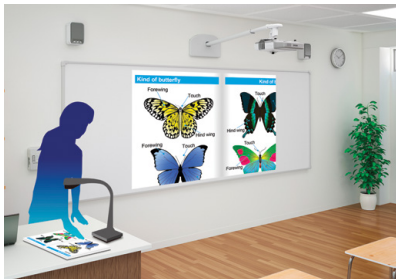

## Realistic and Larger Images

### Larger Imaging Sensor

Achieve sharp, clear images with amazing quality and detail in any light with the large imaging sensor, which captures more light per pixel. The ELPDC21 automatically detects the native aspect ratio of projectors and selects the correct output resolution to match.

### 12x Optical and 10x Digital Zoom

Zoom in on every intricate detail and let students get up close and personal with the subject at hand. The ELPDC21 delivers a unique perspective on any subject with up to 12x optical zoom and 10x digital zoom. Bring lessons alive, right before their eyes, without having to pass around a microscope or photograph.

### Large Capture Area

Open students' eyes to a whole new world of possibilities. With a large capture area, the ELPDC21 lets you display virtually any object - from a two-page spread in a textbook to 3D objects or content from your smart devices.