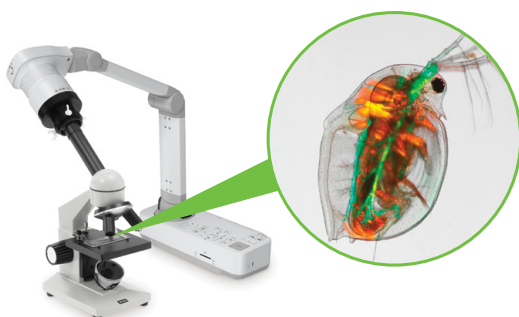

Microscope Support

You can even share organisms under a microscopic via the included microscope adapter. Just fit the adapter to any standard microscope eyepiece and bring the smallest particles to the big screen for all to see.