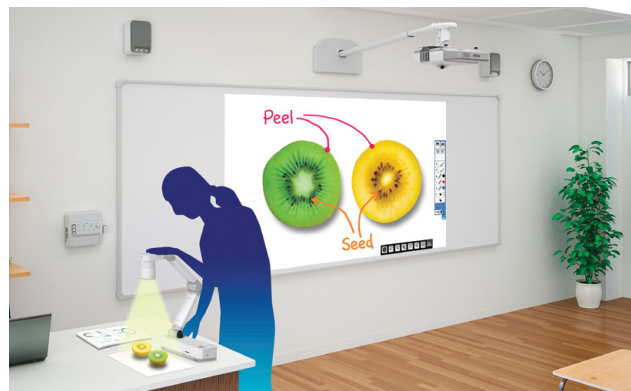

Built-in LED Light

The built-in LED light illuminates objects so that you can project objects clearly even if the surrounding area is dimly lit.