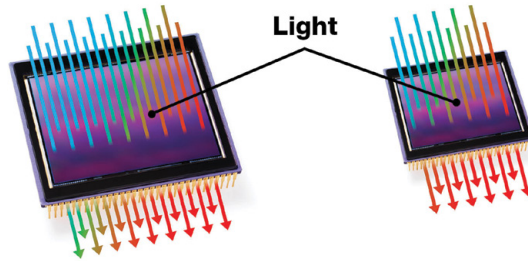

### Epson Ultra Short-throw Interactive Projectors

Compatibility with Epson's ultra short-throw interactive projectors allows you to easily interact with your images, literally at your fingertips with finger-touch and pen interactivity.

### Larger Imaging Sensor

Achieve sharp, clear images with amazing quality and detail in any light with the large imaging sensor, which captures more light per pixel. The ELPDC21 automatically detects the native aspect ratio of projectors and selects the correct output resolution to match.