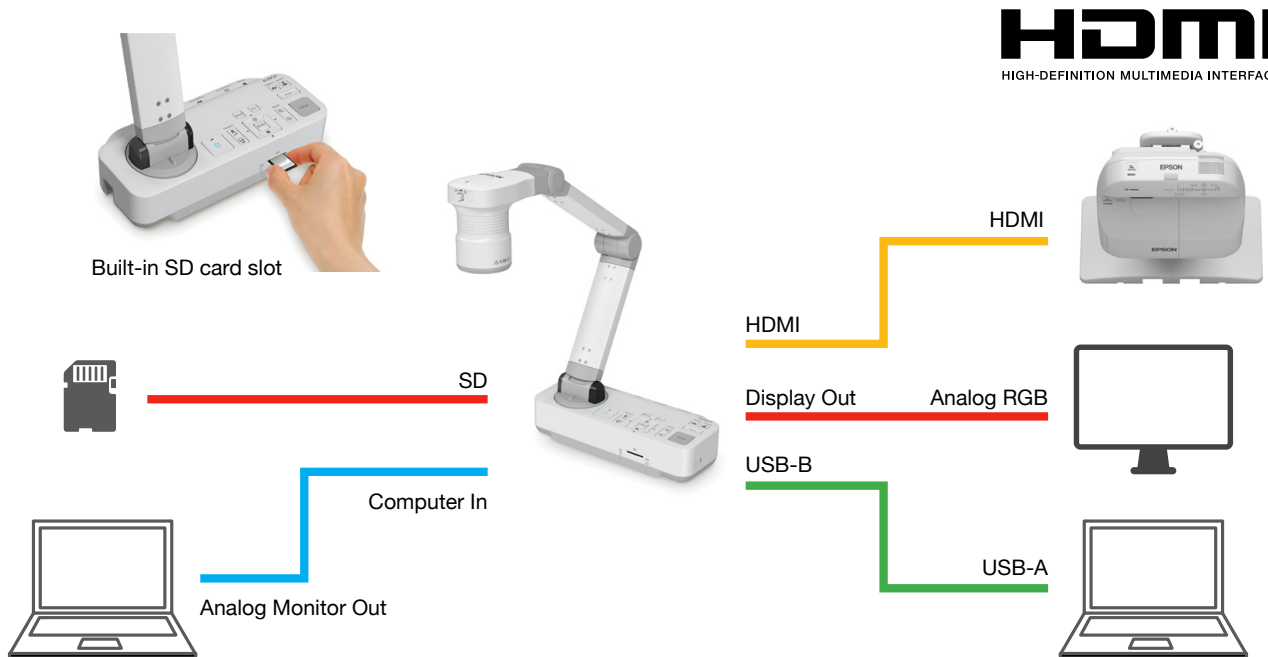

**YOUR PARTNER IN ENRICHING THE CLASSROOM EXPERIENCE.**

Cut through the hassle, and get straight to your presentation. Epson's series of document cameras not only captures details with Full HD resolution, its versatile connectivity also gives you great functionality. Furthermore, its compatibility with Epson's interactive projectors allows you to easily manipulate your images without moving away from the screen. For smoother and hassle-free presentations – Epson is the answer.

-   
Full HD Resolution
-   
HDMI\*
-   
Split Screen\*
-   
Compatible with Microscope
-   
Built-in Microphone

\*Available for ELPDC21 and ELPDC13 only.

Epson's series of Full HD document cameras is engineered to bring your presentations alive. Enjoy seamless integration with Epson's interactive projectors, versatile connectivity and the best in digital imaging, all packed into a sleek and compact design, for impressive presentations.

### Microscope Support

You can even share organisms under a microscopic via the included microscope adapter. Just fit the adapter to any standard microscope eyepiece and bring the smallest particles to the big screen for all to see.

### Versatile Connectivity

Take learning to the next level with engaging multimedia presentations. Output the captured images to any HDMI or VGA display device, as well as to a PC via the USB connections. Enhance any learning experience with attention-grabbing content. You can even capture images and save them to the SD card or connected PC.