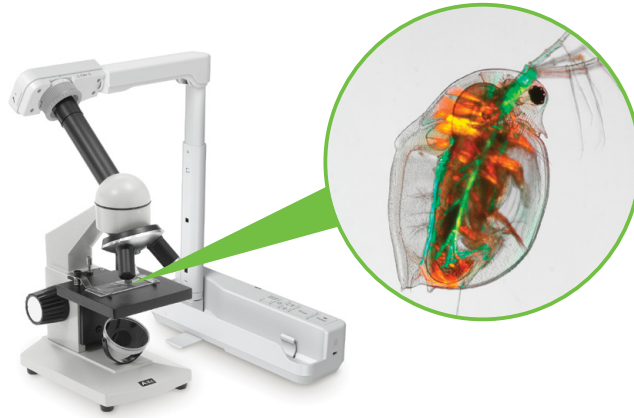

### Built-in LED Light

The built-in LED light illuminates objects so that you can project objects clearly even if the surrounding area is dimly lit.

### Convenient One-touch Control

Enjoy convenient one-touch button to freeze, focus, capture and video record the images.

## Realistic and Larger Images

The ELPDC07 features an 8x digital zoom and a microscope adapter to provide sharp detail and clear magnification, making it the perfect tool for a dynamic presentation.

Open students' eyes to a whole new world of possibilities. With a large capture area, the ELPDC07 lets you display virtually any object - from a one-page spread in a textbook to 3D objects or content from your smart devices. You can even share organisms under a microscopic view via the included microscope adapter. Just fit the adapter to any standard microscope eyepiece and bring the smallest particles to the big screen for all to see.