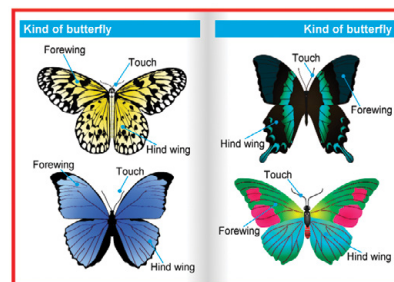

Microscope Support

You can even share organisms under a microscopic via the included microscope adapter. Just fit the adapter to any standard microscope eyepiece and bring the smallest particles to the big screen for all to see.