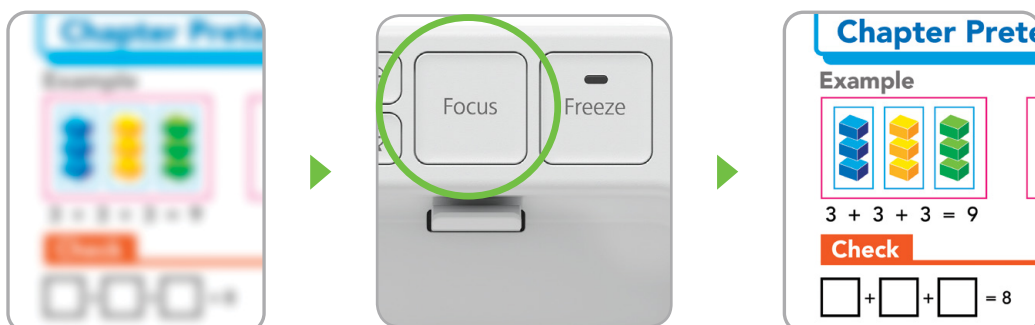

Convenient One-touch Control

Enjoy convenient one-touch button to freeze, focus, capture and video record the images.