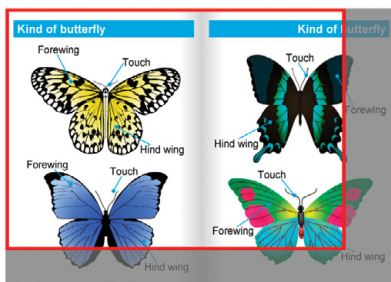

Microscope Support

You can even share organisms under a microscopic via the included microscope adapter. Just fit the adapter to any standard microscope eyepiece and bring the smallest particles to the big screen for all to see.