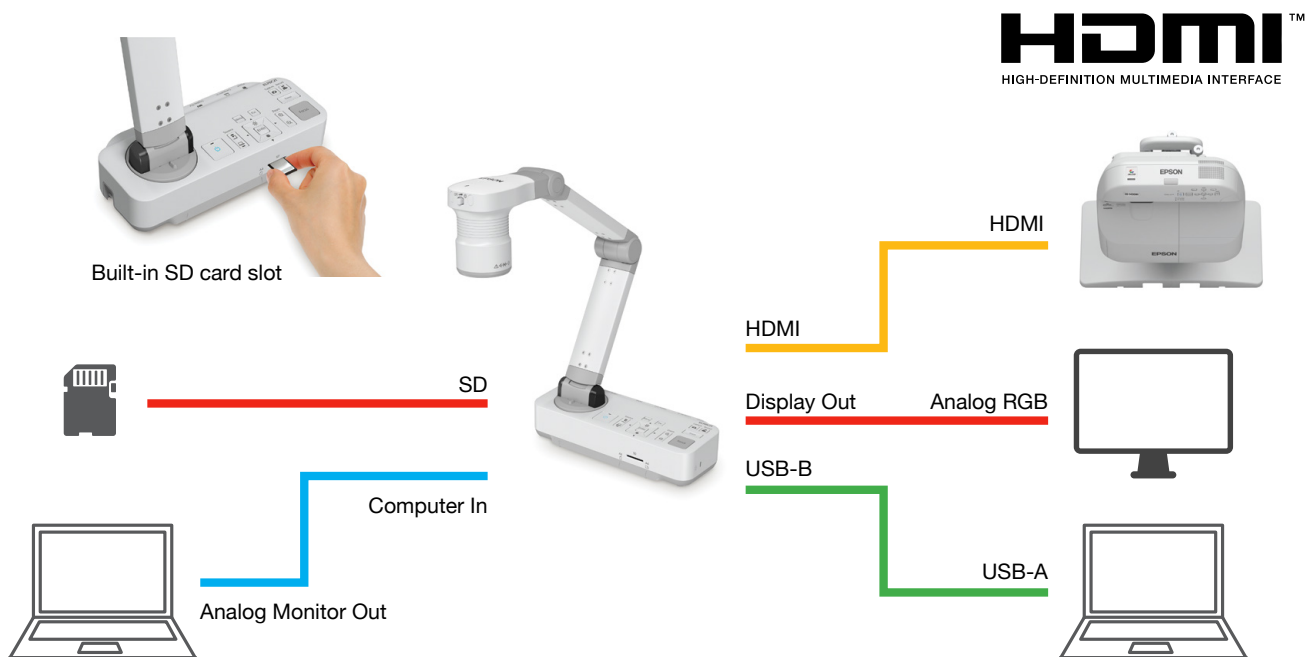

Example 1: Start/stop recording on the big screen

Example 2: Zoom in/out on the big screen

## Compact and Flexible

Captured images can be easily displayed by adjusting the arm position and camera head of the ELPDC13. This document camera is also space-saving with its sleek and compact design that conveniently folds into a ready-to-carry unit.

## Versatile Connectivity

Take learning to the next level with engaging multimedia presentations. Output the captured images to any HDMI or VGA display device, as well as to a PC via the USB connections. Enhance any learning experience with attention-grabbing content. You can even capture images and save them to the SD card or connected PC.