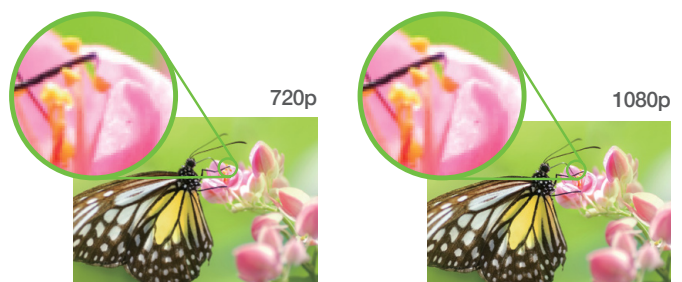

Full HD Image Output

Capture every detail and impress your audiences with brilliant Full HD 1080p resolution.