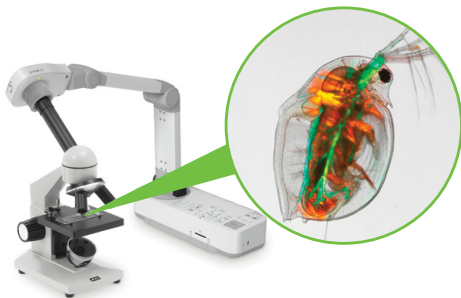

### Large Capture Area

Open students' eyes to a whole new world of possibilities. With a large capture area, the ELPDC13 lets you display virtually any object - from a two-page spread in a textbook to 3D objects or content from your smart devices.

### Microscope Support

You can even share organisms under a microscopic view via the included microscope adapter. Just fit the adapter to any standard microscope eyepiece and bring the smallest particles to the big screen for all to see.

### 16x Digital Zoom

Versatile rotating camera head with intuitive 16x digital zoom and a microscope adapter to provide sharp detail and clear magnification, making it the perfect tool for a dynamic presentation.