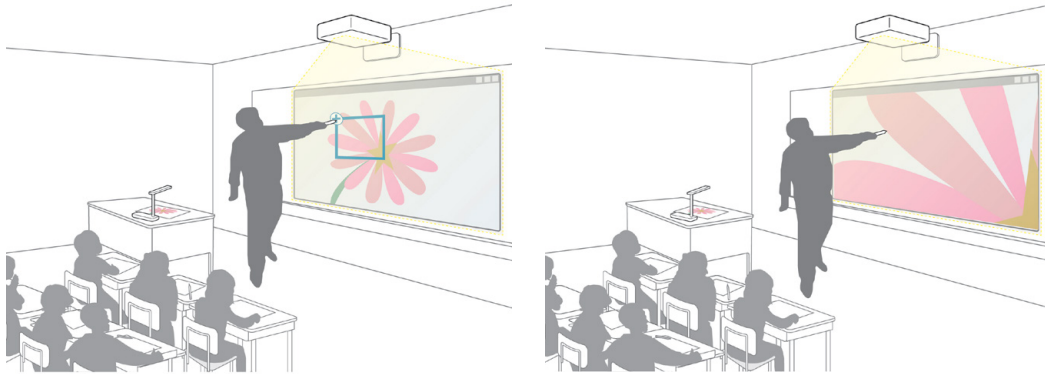

Hassle-free Compatibility

Enjoy instant interactivity with easy-to-use interactive tools. With PC-less annotation, add notes and diagrams to live images with Epson's interactive projectors. Its compatibility with Epson's interactive projectors gives you ease-of-control to your presentations.

Zoom in/out on the big screen