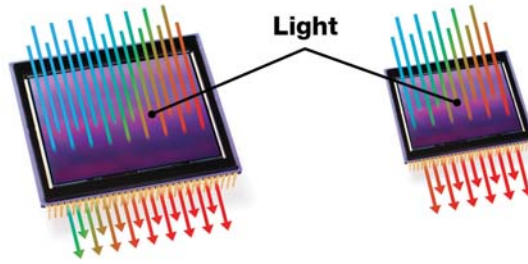

PARTNERS IN PERFECTION

Epson Ultra Short-throw Interactive Projectors

Compatibility with Epson's ultra short-throw interactive projectors allows you to easily interact with your images, literally at your fingertips with finger-touch and pen interactivity.

Pair your Epson's document camera with an interactive projector for impressive presentations today.

Realistic and Larger Images

Larger Imaging Sensor

Achieve sharp, clear images with amazing quality and detail in any light with the large imaging sensor, which captures more light per pixel. The ELPDC21 automatically detects the native aspect ratio of projectors and selects the correct output resolution to match.

12x Optical and 10x Digital Zoom

Zoom in on every intricate detail and let students get up close and personal with the subject at hand. The ELPDC21 delivers a unique perspective on any subject with up to 12x optical zoom and 10x digital zoom. Bring lessons alive, right before their eyes, without having to pass around a microscope or photograph.

Large Capture Area

Open students' eyes to a whole new world of possibilities. With a large capture area, the ELPDC21 lets you display virtually any object - from a two-page spread in a textbook to 3D objects or content from your smart devices.