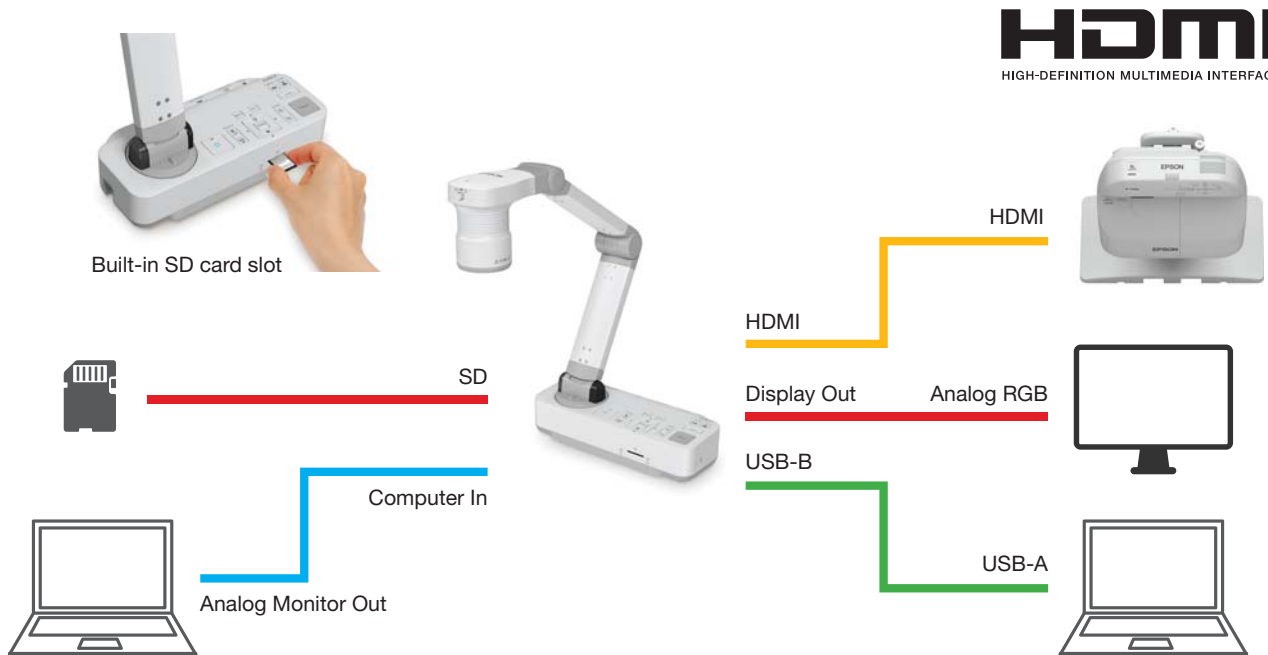

Pair your Epson's document camera with an interactive projector for impressive presentations today.

Realistic and Larger Images

Larger Imaging Sensor

Achieve sharp, clear images with amazing quality and detail in any light with the large imaging sensor, which captures more light per pixel. The ELPDC21 automatically detects the native aspect ratio of projectors and selects the correct output resolution to match.

Large Capture Area

Open students' eyes to a whole new world of possibilities. With a large capture area, the ELPDC21 lets you display virtually any object - from a two-page spread in a textbook to 3D objects or content from your smart devices.

B4

A3

Microscope Support

You can even share organisms under a microscopic via the included microscope adapter. Just fit the adapter to any standard microscope eyepiece and bring the smallest particles to the big screen for all to see.

Versatile Connectivity

Take learning to the next level with engaging multimedia presentations. Output the captured images to any HDMI or VGA display device, as well as to a PC via the USB connections. Enhance any learning experience with attention-grabbing content. You can even capture images and save them to the SD card or connected PC.