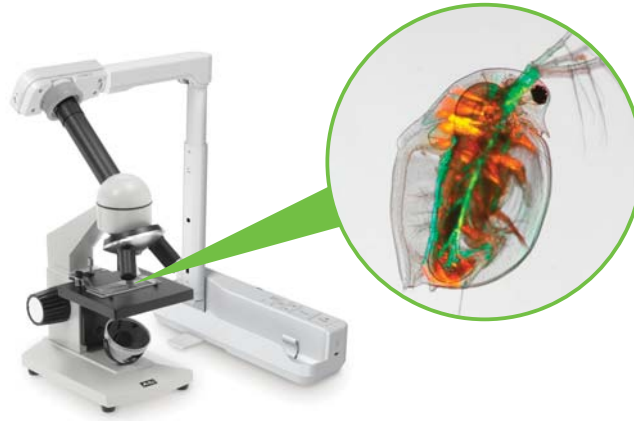

Built-in LED Light

The built-in LED light illuminates objects so that you can project objects clearly even if the surrounding area is dimly lit.

Convenient One-touch Control

Enjoy convenient one-touch button to freeze, focus, capture and video record the images.

Realistic and Larger Images

The ELPDC07 features an 8x digital zoom and a microscope adapter to provide sharp detail and clear magnification, making it the perfect tool for a dynamic presentation.

Open students' eyes to a whole new world of possibilities. With a large capture area, the ELPDC07 lets you display virtually any object - from a one-page spread in a textbook to 3D objects or content from your smart devices. You can even share organisms under a microscopic view via the included microscope adapter. Just fit the adapter to any standard microscope eyepiece and bring the smallest particles to the big screen for all to see.