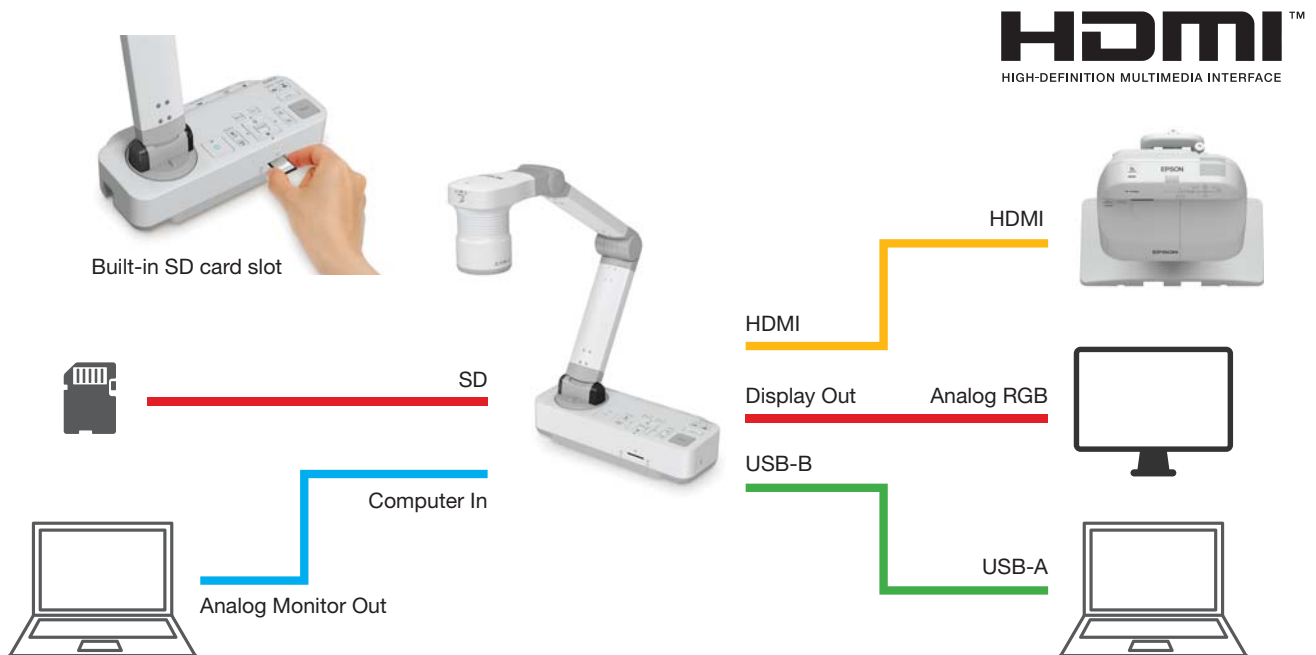

Example 1: Start/stop recording on the big screen

Example 2: Zoom in/out on the big screen

Compact and Flexible

Captured images can be easily displayed by adjusting the arm position and camera head of the ELPDC13. This document camera is also space-saving with its sleek and compact design that conveniently folds into a ready-to-carry unit.

Versatile Connectivity

Take learning to the next level with engaging multimedia presentations. Output the captured images to any HDMI or VGA display device, as well as to a PC via the USB connections. Enhance any learning experience with attention-grabbing content. You can even capture images and save them to the SD card or connected PC.

Convenient Built-in Features

Split Screen

Split screen capability enables projection of a live video and still image from a SD card. The versatile remote controller works for both document camera and projector.

Realistic and Larger Images

The ELPDC07 features an 8x digital zoom and a microscope adapter to provide sharp detail and clear magnification, making it the perfect tool for a dynamic presentation.

Open students' eyes to a whole new world of possibilities. With a large capture area, the ELPDC07 lets you display virtually any object - from a one-page spread in a textbook to 3D objects or content from your smart devices. You can even share organisms under a microscopic view via the included microscope adapter. Just fit the adapter to any standard microscope eyepiece and bring the smallest particles to the big screen for all to see.