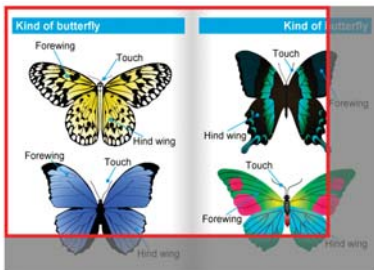

Realistic and Larger Images

Large Capture Area

Open students' eyes to a whole new world of possibilities. With a large capture area, the ELPDC13 lets you display virtually any object - from a two-page spread in a textbook to 3D objects or content from your smart devices.

B4

A3

Microscope Support

You can even share organisms under a microscopic view via the included microscope adapter. Just fit the adapter to any standard microscope eyepiece and bring the smallest particles to the big screen for all to see.