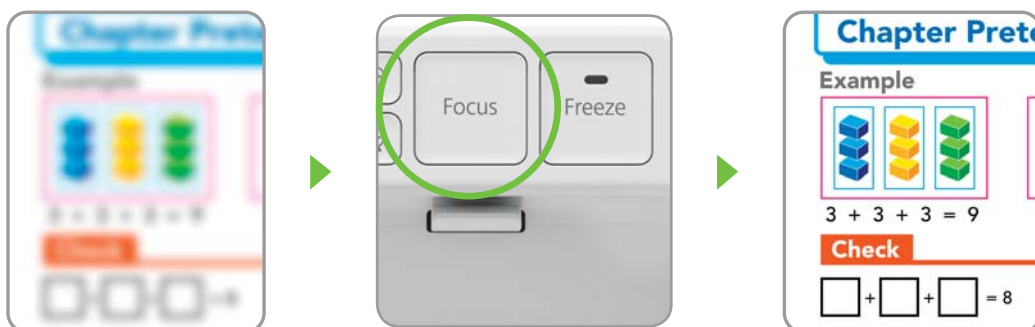

Convenient One-touch Control

Enjoy convenient one-touch button to freeze, focus, capture and video record the images.