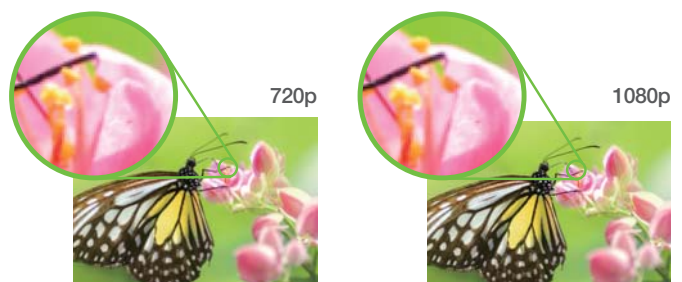

Full HD Image Output

Capture every detail and impress your audiences with brilliant Full HD 1080p resolution.