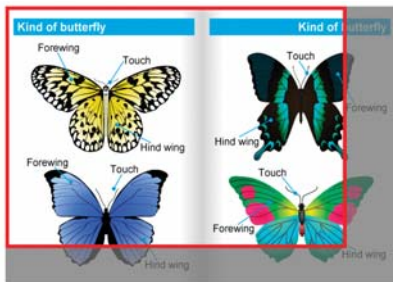

Realistic and Larger Images

Larger Imaging Sensor

Achieve sharp, clear images with amazing quality and detail in any light with the large imaging sensor, which captures more light per pixel. The ELPDC21 automatically detects the native aspect ratio of projectors and selects the correct output resolution to match.

12x Optical and 10x Digital Zoom

Zoom in on every intricate detail and let students get up close and personal with the subject at hand. The ELPDC21 delivers a unique perspective on any subject with up to 12x optical zoom and 10x digital zoom. Bring lessons alive, right before their eyes, without having to pass around a microscope or photograph.

Large Capture Area

Open students' eyes to a whole new world of possibilities. With a large capture area, the ELPDC21 lets you display virtually any object - from a two-page spread in a textbook to 3D objects or content from your smart devices.

B4

A3

Microscope Support

You can even share organisms under a microscopic via the included microscope adapter. Just fit the adapter to any standard microscope eyepiece and bring the smallest particles to the big screen for all to see.