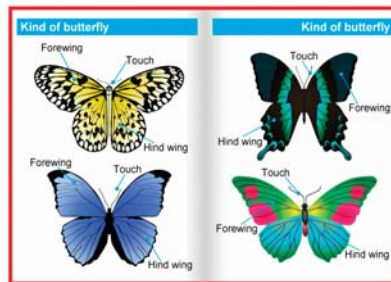

12x Optical and 10x Digital Zoom

Zoom in on every intricate detail and let students get up close and personal with the subject at hand. The ELPDC21 delivers a unique perspective on any subject with up to 12x optical zoom and 10x digital zoom. Bring lessons alive, right before their eyes, without having to pass around a microscope or photograph.

Large Capture Area

Open students' eyes to a whole new world of possibilities. With a large capture area, the ELPDC21 lets you display virtually any object - from a two-page spread in a textbook to 3D objects or content from your smart devices.

B4

A3

Microscope Support

You can even share organisms under a microscopic via the included microscope adapter. Just fit the adapter to any standard microscope eyepiece and bring the smallest particles to the big screen for all to see.