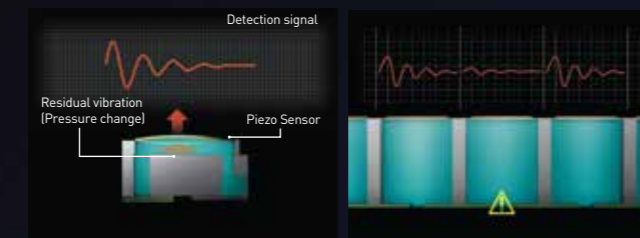

PrecisionCore Printhead Technology

Equipped with the next-generation PrecisionCore printhead technology as well as Variable Size Dot Technology, piezo elements are used to mechanically eject ink from the SureColor T-series' PrecisionCore Micro TFP printhead, allow the ink droplets to be controlled to the fineness of 3.5 picolitres, producing incredibly precise line detail, sharp text and photographic-quality graphics. T-series' industry-leading output quality and accuracy will provide a reliable and productive long-term operation.

Impressive Print Speeds

The PrecisionCore printhead technology enables remarkable print speeds that will print A1 printouts in 31 seconds*.

*Print speed is based on the SC-T5130.

Nozzle Verification Technology

Print without interruptions with the advanced built-in Nozzle Verification Technology (NVT). This technology monitors nozzle health and adjusts print quality automatically without interruption, even during printing.

The piezo element [sensor] detects the residual vibration (pressure change) in the ink chamber and diagnoses the nozzle condition. If a clogged nozzle is indicated by an irregular vibration pattern, the printer automatically adjusts the print quality.