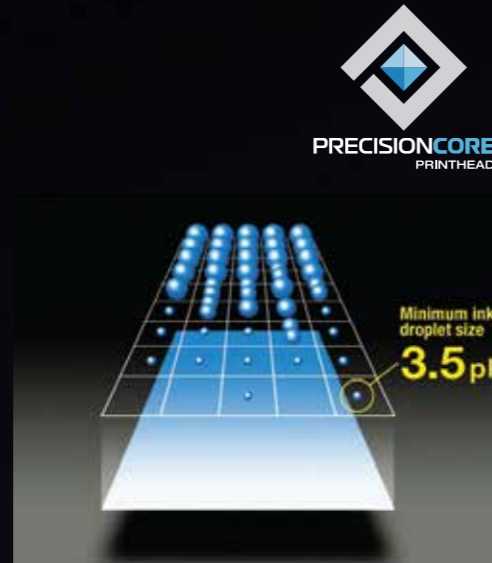

PrecisionCore Printhead Technology

Equipped with the next-generation PrecisionCore printhead technology as well as Variable Size Dot Technology, piezo elements are used to mechanically eject ink from the SureColor T-series' PrecisionCore Micro TFP printhead, allow the ink droplets to be controlled to the fineness of 3.5 picolitres, producing incredibly precise line detail, sharp text and photographic-quality graphics. T-series' industry-leading output quality and accuracy will provide a reliable and productive long-term operation.