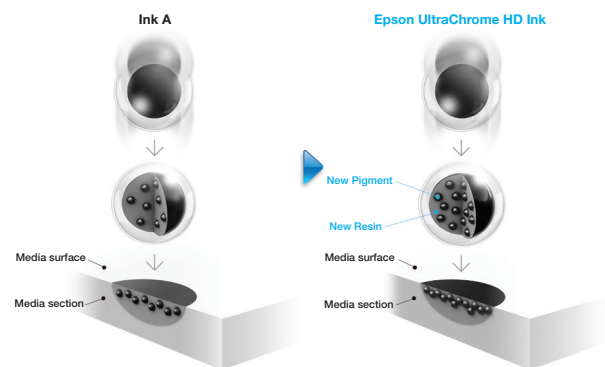

Higher Photo Black pigment density