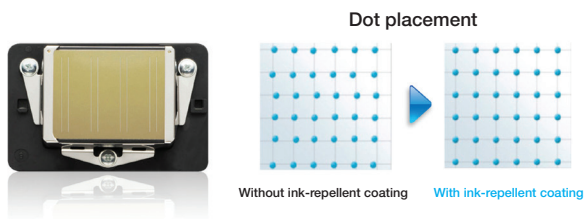

Professional Quality

Infuse highest black density, colour stability and exceptional print permanence into your photos. The SureColor SC-P607 and P807 use a three-level Black Ink technology that simultaneously employs Black, Light Black and Light Light Black ink to produce a black density never before seen from a pigment ink, and an unsurpassed grey balance. On top of that, the advanced black-and-white print mode achieves professional-level neutral or toned black-and-white prints.

Equipped with Epson proprietary Micro Piezo printhead, these inkjet printers deliver crisp, precise prints that exhibit minimal misting and satellites. Print up to A3+ with dots as small as 2 picoliters with the SC-P607 and up to A2 with dots of 3.5 picoliters with the P807. By employing the Epson Variable-Sized Droplet technology, the Ultrachrome HD ink is enhanced to deliver 10 shadings per ink droplet at a unit area. Additionally, ink-repellent coating decreases maintenance while increasing reliability.