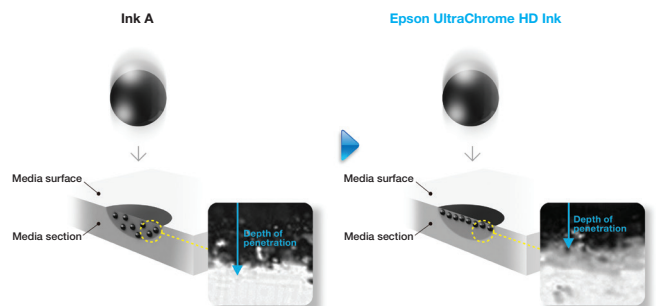

Higher Matte Black pigment density at media surface