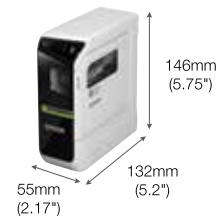

Dimensions & weight

LW-600P

Weight: 440g (0.97lb)

© 2015 Epson Singapore Pte Ltd. All Rights Reserved. Reproduction in part or in whole, without the written permission from Epson, is strictly prohibited. EPSON and EXCEED YOUR VISION are registered trademarks of Seiko Epson Corporation. All other products names and other company names used herein are for identification purposes only and are the trademarks or registered trademarks of their respective owners. Epson disclaims any and all rights in those marks. Print samples shown are simulations only. Specifications and product availability are subject to change without notice and may vary between countries. Please check with local Epson offices for more information.

Apple, iPad and iPhone are trademarks of Apple Inc., registered in the U.S. and other countries. App Store is a service mark of Apple Inc.

Android is a trademark of Google Inc.

Dealer's Stamp

Information correct at time of printing
Printed February 2017

To find out more, visit www.epson.com.my or call **1800-8-17349 (Toll-free)**.

Join us EpsonMalaysia