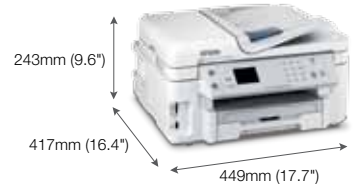

Dimensions & Weight

WF-3521
Weight: 9kg (19.8lb)