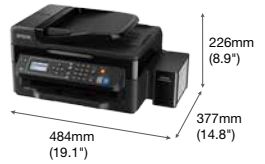

Dimensions & Weight
L565

Weight: 6.2kg (13.7 lb)

Android is a trademark of Google Inc.

Information correct as at June 2015