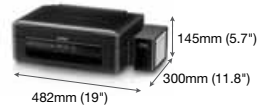

Dimensions & Weight

L361

Weight: 4.4kg (9.7lb)

² When printed on Epson Premium Glossy Photo Paper.