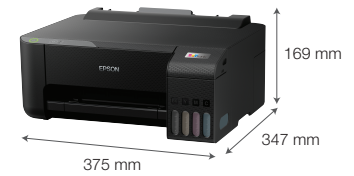

Dimensions & Weight

L1210

Weight: 2.8 kg

L1250

Weight: 2.9 kg