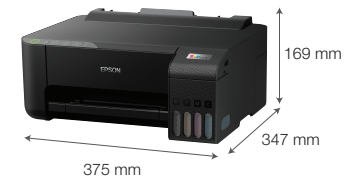

SPECIFICATIONS