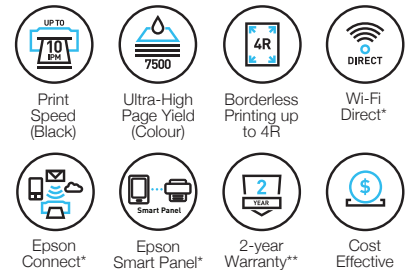

# IMPROVE BUSINESS EFFICIENCY WITH QUALITY PRINTS.

The multifunction printing solutions - EcoTank L3216 and L3256 - are designed to improve business cost savings and print productivity. Expect a high print yield of up to 4,500 pages for black-and-white, and 7,500 pages for colour. You can even print borderless photos up to 4R size. The integrated ink tanks and designated nozzles ensure spill-free and error-free refilling. The EcoTank L3256 delivers convenient wireless connectivity, enabling direct printing from smart devices. You can download the Epson Smart Panel\* app to your mobile device and easily manage your printing functions and printer setup, making this especially useful for non-panel printers. Make the smart business move with the right print solution today.

### Borderless Printing

Print professional quality, borderless photos up to 4R size.