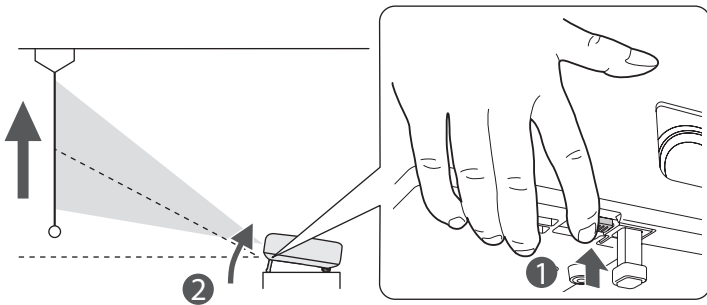

دليل البداية السريعة

設定手冊
設定説明書

HDMI[™]
HIGH DEFINITION MULTIMEDIA INTERFACE

Included items

Connecting

1 Turn on the projector

2 Install the projector

3 Pair the remote controller & Select your language