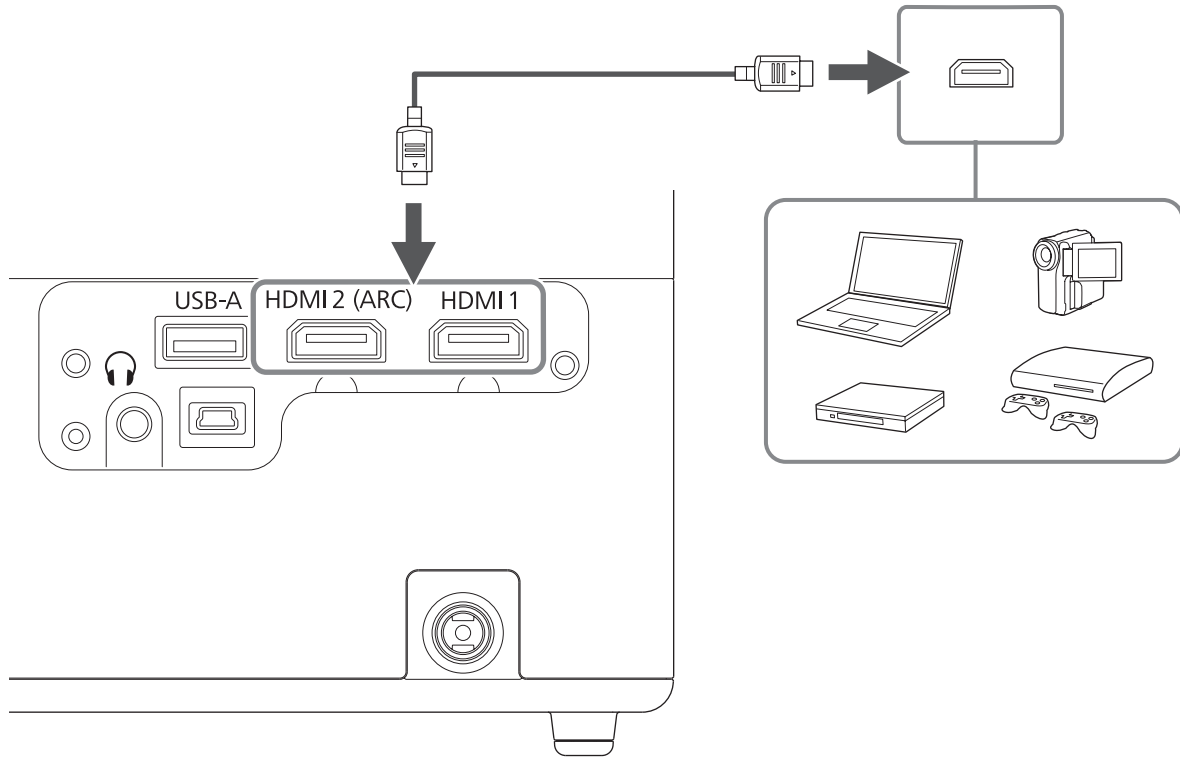

دليل البداية السريعة

設定手冊
設定説明書

HDMI[™]
HIGH DEFINITION MULTIMEDIA INTERFACE

Included items

Connecting

1 Turn on the projector

2 Install the projector

3 Pair the remote controller & Select your language