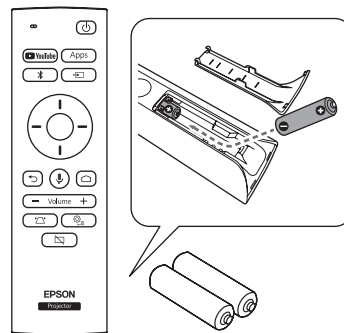

دليل البداية السريعة

設定手冊
設定説明書

HDMI[™]
HIGH DEFINITION MULTIMEDIA INTERFACE

Included items

Connecting

1 Turn on the projector

2 Install the projector

3 Pair the remote controller & Select your language