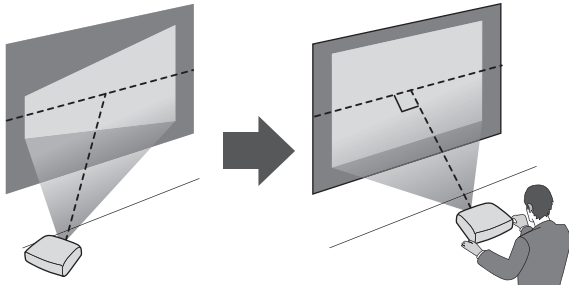

دليل البداية السريعة

設定手冊
設定説明書

HDMI[™]
HIGH DEFINITION MULTIMEDIA INTERFACE

Included items

Connecting

1 Turn on the projector

2 Install the projector

3 Pair the remote controller & Select your language