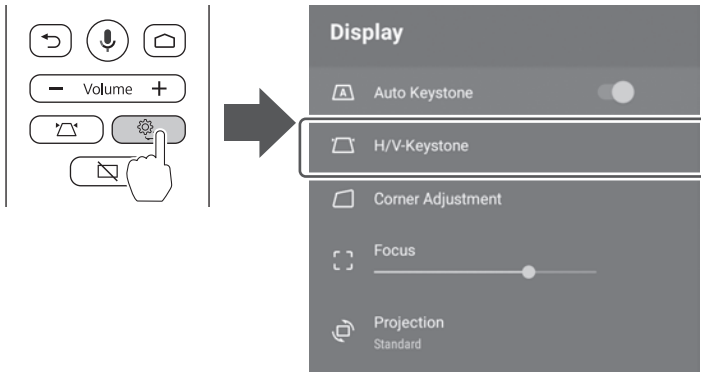

4 Correct the image