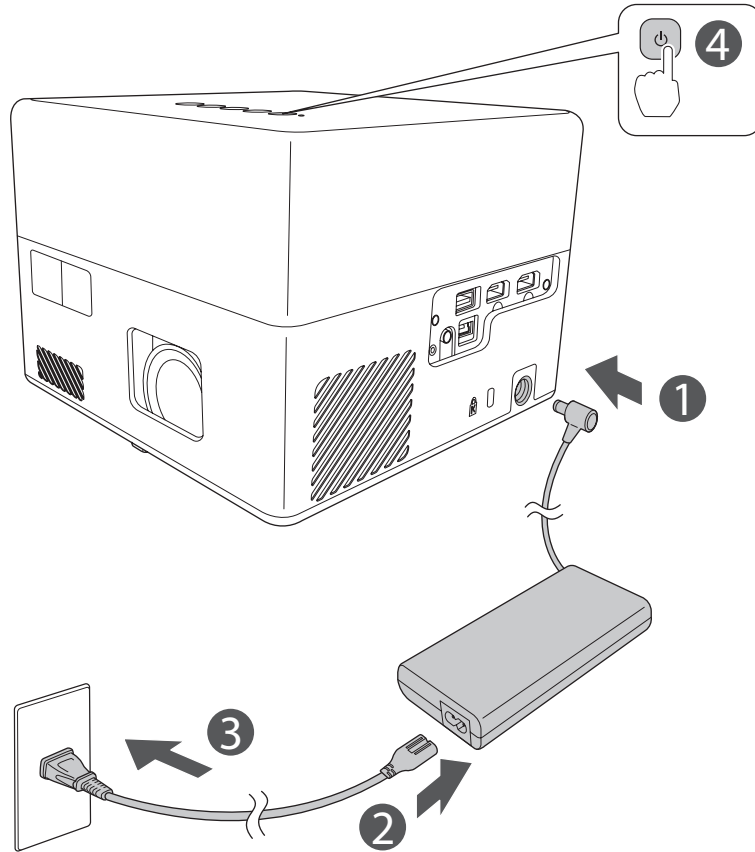

دليل البداية السريعة

設定手冊
設定説明書

HDMI[™]
HIGH DEFINITION MULTIMEDIA INTERFACE

Included items

Connecting

1 Turn on the projector

2 Install the projector

3 Pair the remote controller & Select your language