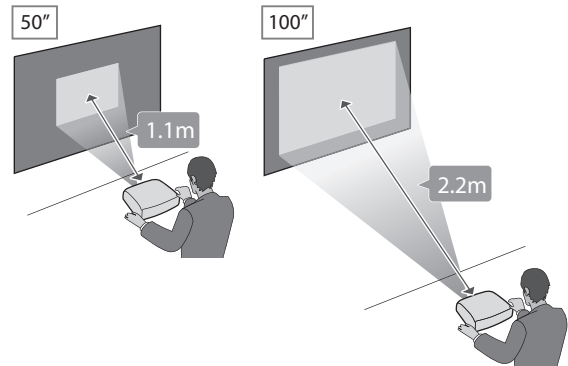

دليل البداية السريعة

設定手冊
設定説明書

HDMI[™]
HIGH DEFINITION MULTIMEDIA INTERFACE

Included items

Connecting

1 Turn on the projector

2 Install the projector

3 Pair the remote controller & Select your language