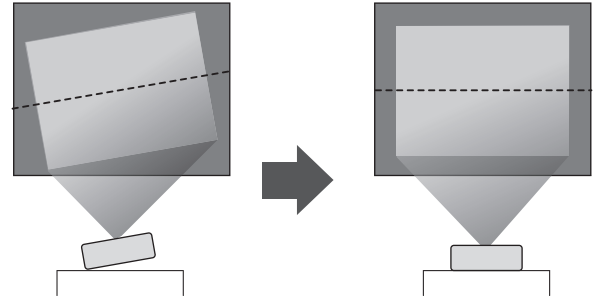

دليل البداية السريعة

設定手冊
設定説明書

HDMI[™]
HIGH DEFINITION MULTIMEDIA INTERFACE

Included items

Connecting

1 Turn on the projector

2 Install the projector

3 Pair the remote controller & Select your language