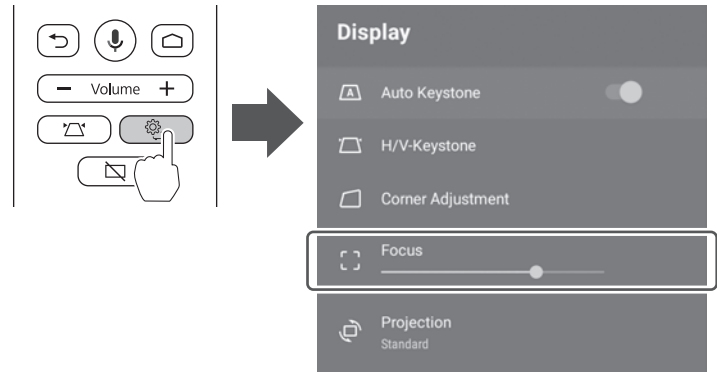

4 Correct the image