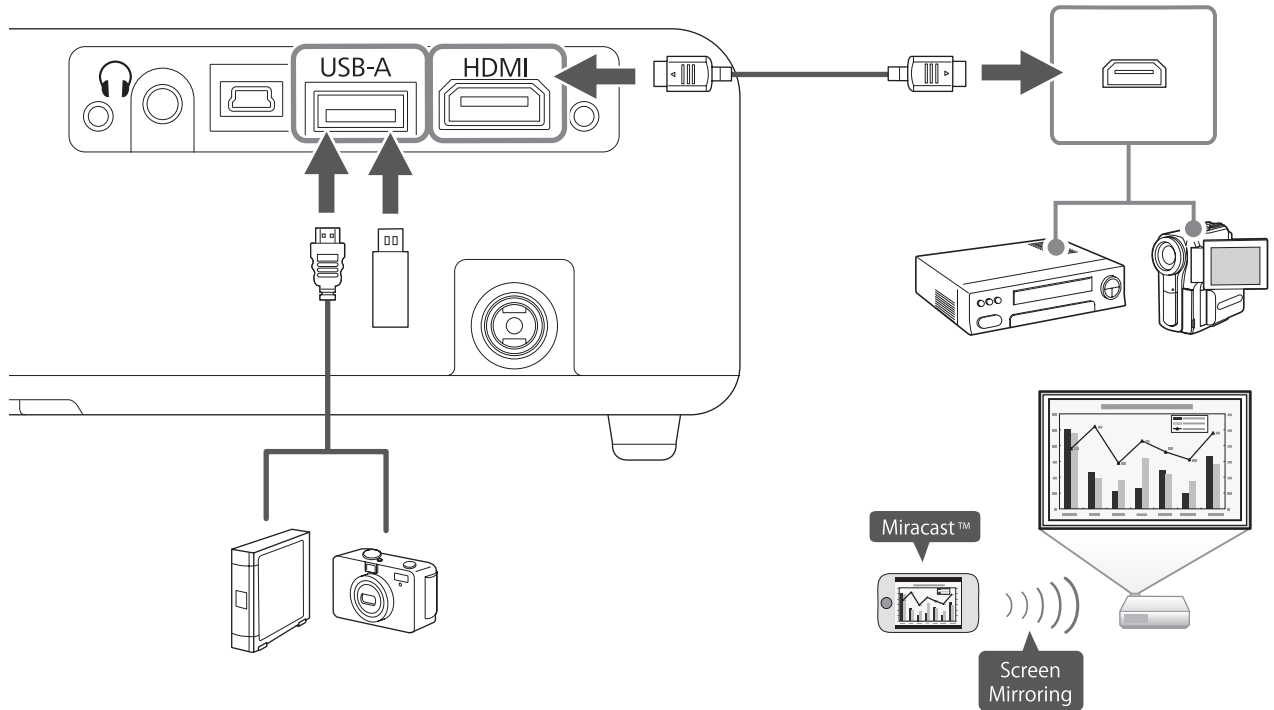

دليل البداية السريعة

設定手冊
設定説明書

HDMI[™]
HIGH DEFINITION MULTIMEDIA INTERFACE

Included items

Connecting

1 Turn on the projector

2 Install the projector

3 Correct the image