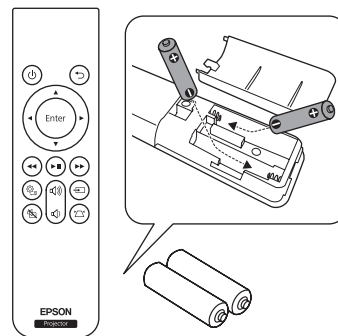

دليل البداية السريعة

設定手冊
設定説明書

HDMI[™]
HIGH DEFINITION MULTIMEDIA INTERFACE

Included items

Connecting

1 Turn on the projector

2 Install the projector

3 Correct the image