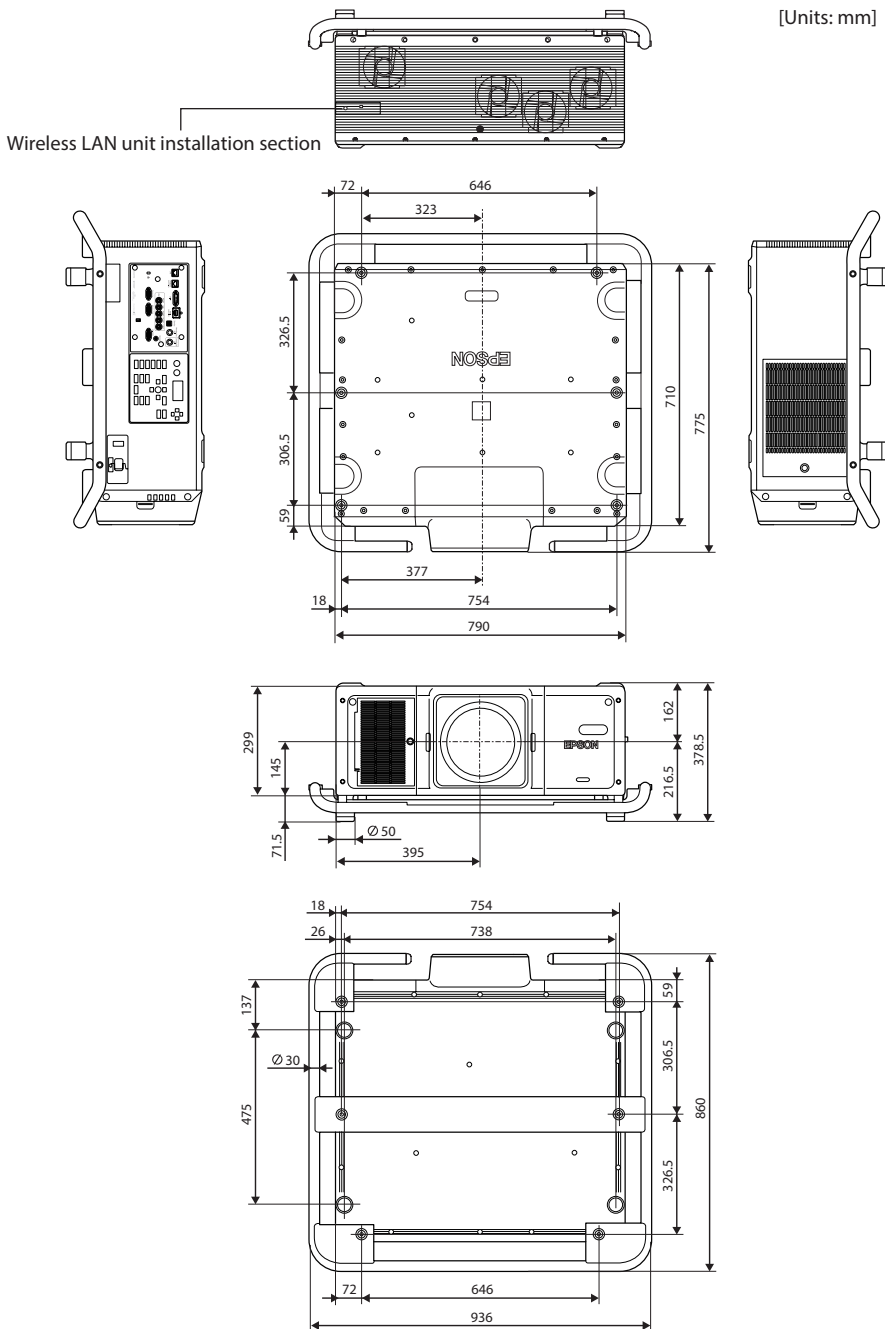

Dimensions

[Units: mm]

* The specifications are when lens unit ELPLM12 is installed.