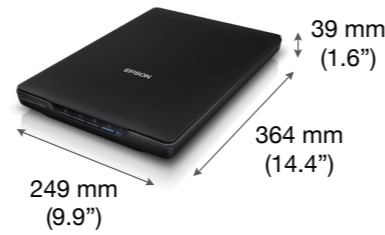

SPECIFICATIONS

Model Number	V39II	
SKU Code	B11B268504	
Scanner		
Scanner Type	A4 Flatbed Colour Image Scanner	
Sensor Type	Contact Image Sensors (CIS)	
Scanning Method	Fixed document and moving carriage	
Light Source	RGB LED	
Optical Resolution *1	4,800 x 4,800 dpi	
Output Resolution	50 – 4,800 dpi (in 1 dpi increments), 7,200 dpi, 9,600 dpi	
Bit Depth		
Colour	48-bit input, 24-bit output	
Grayscale	16-bit input, 8-bit output	
Black and White	16-bit input, 1-bit output	
Maximum Document Size	216 x 297 mm	
Interface	USB 2.0	
Scanning Speed *2		
Reflective	DPI	Speed
Monochrome	300	10 sec
	600	12 sec
	1,200	37 sec
24-bit Colour	300	10 sec
	600	29 sec
	1,200	103 sec
Drivers and Software		
Supported OS (Scanner Driver)		
Windows	Windows 7 / 8 / 8.1 / 10 / 11, Server 2003 / 2008 / 2012 / 2016 / 2019	
Mac	Mac OS X 10.11 or later	
Driver Compatibility	TWAIN, SANE, WIA, ICA	
Bundled Software	Epson Scan 2 Epson Scan OCR Component Epson ScanSmart	
File Format	Epson Scan 2: JPEG, TIFF, Multi-TIFF, PDF, Searchable PDF, BMP, PNG Epson ScanSmart: JPEG, PDF, Searchable PDF, TIFF, Multi-TIFF, PNG, BMP	
Electrical Specifications		
Rated Voltage	AC 100 - 240 V	
Rated Frequency	50 - 60 Hz	
Power Consumption		
Operating	2.5 W	
Ready Mode	1.1 W	
Power Off	0.0125 W	
Environmental Conditions		
Temperature		
Operating	10 - 35 °C	
Storage	-20 - 60 °C	
Humidity		
Operating	20 - 80 % (No Condensation)	
Storage	20 - 85 % (No Condensation)	
Option		
Flatbed Dock	Order Code	B12B819011

*1 Scanning resolution as defined by ISO14473.
*2 Based on A4 documents.

Dimensions & Weight

V39II
Weight: 1.4 kg (3.1 lb)

What's in the box:

- Scanner Main Unit
- USB 2.0 Cable
- Setup Guide

©2023 Epson Singapore Pte Ltd. All Rights Reserved. Reproduction in part or in whole, without the written permission from Epson, is strictly prohibited. EPSON is a registered trademark of Seiko Epson Corporation.