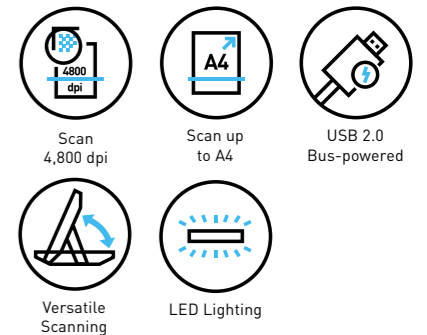

IT'S IN THE DETAILS.

Superior Convenience

Simply connect the scanner via USB to a PC or laptop to start scanning anywhere, anytime.

Remarkable Versatility

Use your scanner in limited spaces with the built-in kickstand and sleek compact design.

User-Friendly Functions

With the extendable hinge and detachable lid, you can easily scan thick documents and books.

Find out more at www.epson.com.sg/scanners

Epson Singapore Pte Ltd 438B Alexandra Road, Block B Alexandra Technopark, #04-01/04, Singapore 119968. Tel: (65) 6586-5500
Epson Customer Care Center 100G Pasir Panjang Road, #01-09 Interlocal Centre, Singapore 118523. Epson Helpdesk: 800 120 5564. Please refer to www.epson.com.sg/contact for opening hours.