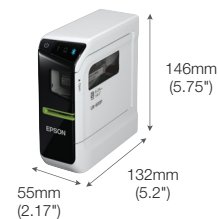

Dimensions & weight

LW-600P

Weight: 440g (0.97lb)

© 2017 Epson Singapore Pte Ltd. All Rights Reserved. Reproduction in part or in whole, without the written permission from Epson, is strictly prohibited. EPSON and EXCEED YOUR VISION are registered trademarks of Seiko Epson Corporation. All other products names and other company names used herein are for identification purposes only and are the trademarks or registered trademarks of their respective owners. Epson disclaims any and all rights in those marks. Print samples shown are simulations only. Specifications and product availability are subject to change without notice and may vary between countries. Please check with local Epson offices for more information.

Apple, iPad and iPhone are trademarks of Apple Inc., registered in the U.S. and other countries. App Store is a service mark of Apple Inc.

Android is a trademark of Google Inc.

Dealer's Stamp

Information correct at time of printing
Printed October 2017

Sales Enquiries
800 120 5564

[f](#) EpsonSEA [@EpsonSEA](#) [@EpsonSEA](#) [YouTube](#) EpsonSoutheastAsia [in](#) Epson Southeast Asia

For latest specifications, visit www.epson.com.sg/labelprinting or call **+65 800 120 5564**.

Epson Singapore Pte Ltd 1 Harbourfront Place, #03-02 HarbourFront Tower One, Singapore 098633. Tel: (65) 6586-5500 Fax: (65) 6271-9755

Epson Customer Care Centre 108 Pasir Panjang Road, #04-08 Golden Agri Plaza, Singapore 118535. Epson Helpdesk: 800 120 5564. Operating hours: Monday - Friday, 9am - 6pm, Saturday, 9am - 1pm. Closed on Sunday and Public Holiday.