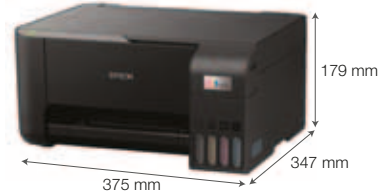

SPECIFICATIONS