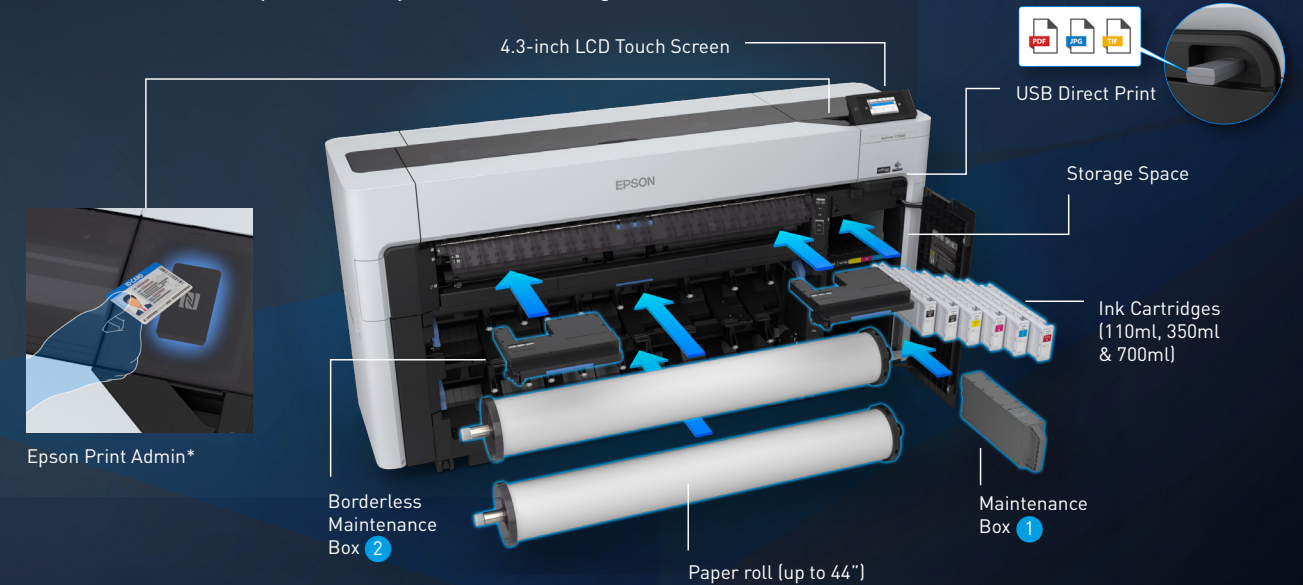

*SC-T3730E and T3730DE does not come with Adobe Postscript.

Accurate

Not accurate

Ease-Of-Use Features

Full Frontal Operation Design

Intuitive front loading improves convenience for operators with an innovative full frontal operation design. For non-stop productivity and increased efficiency, operational downtime is reduced with high-capacity ink cartridges, storage space for consumables, and dual rollers. Operators can easily check printer status on the 4.3" LCD touch screen, and print directly from USB storage devices.