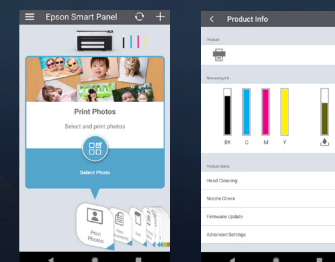

*SC-T3730E and T3730DE does not come with Adobe Postscript.

Accurate

Not accurate

Ease-Of-Use Features

Full Frontal Operation Design

Intuitive front loading improves convenience for operators with an innovative full frontal operation design. For non-stop productivity and increased efficiency, operational downtime is reduced with high-capacity ink cartridges, storage space for consumables, and dual rollers. Operators can easily check printer status on the 4.3" LCD touch screen, and print directly from USB storage devices.

*Epson Print Admin requires a Windows Server.
Epson Print Admin Serverless requires SSD Option.

Epson Smart Panel

Print directly from mobile devices with the Epson Smart Panel app. Transform your iOS® and Android™ mobile devices into an intuitive control centre. Conveniently set up, monitor, print, and scan on Epson printers. With a variety of configuration features, you can customise the app into an all-in-one management tool to support your needs.