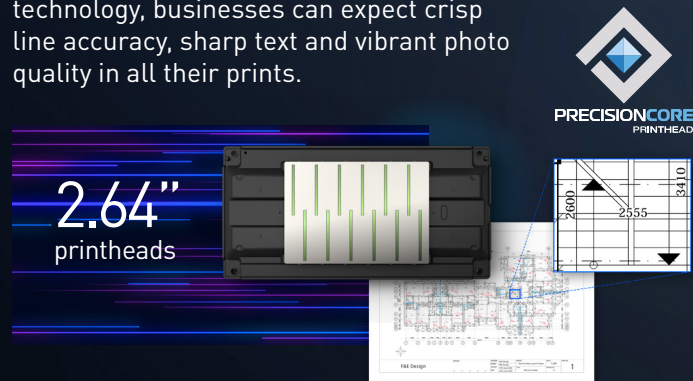

LARGE FORMAT TECHNICAL PRINTERS

SURECOLOR SC-T3730E/T3730DE/T3730D/T5730D/T7730D

Even when the tiniest details matter, you can trust the SureColor technical printers to help your businesses deliver remarkable results in every print. Achieving outstanding accuracy even for the finest lines with PrecisionCore printhead technology and an all-new chassis design, the printer also uses a range of top-class technology such as Variable Size Dot Technology to deliver vibrant, crisp prints at fast print speeds.

Precise, Accurate And Compact

PrecisionCore Micro TFP Printhead

The larger 2.64" printheads deliver increased productivity from faster speed coupled with industry-leading precise droplet formation. Using the variable-sized droplets technology, businesses can expect crisp line accuracy, sharp text and vibrant photo quality in all their prints.