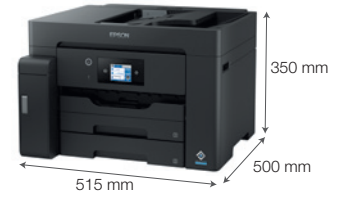

Dimensions & Weight

M15140

Weight: 20.2 kg

*1 Print speed (Pages Per Minute) is calculated when printed on A4 plain paper in the fastest mode. Print speed may vary depending on system configuration, print mode, document complexity, software, type of paper used and connectivity. Print speed does not include processing time on host computer.

*2 Default mode in accordance with ISO7779 for MFPs.

*3 Quoted yields are based on the ISO 24711/24712 patterns of mixed text and black-and-white graphics with Epson methodology. Quoted yields are based on the replacement ink bottles purchased. For print quality, part of the ink from the included bottles is used for printer startup so yields could be lower than those of replacement ink bottles. Actual yields will vary due to reasons including images printed, print settings, temperature and humidity. Yields may be lower when printing infrequently. Ink is used for both printing and printhead maintenance.

© 2021 Epson Singapore Pte Ltd. All Rights Reserved. Reproduction in part or in whole, without the written permission from Epson, is strictly prohibited. EPSON and EXCEED YOUR VISION are registered trademarks of Seiko Epson Corporation. All other products names and other company names used herein are for identification purposes only and are the trademarks or registered trademarks of their respective owners. Epson disclaims any and all rights in those marks. Print samples shown are simulations only. Specifications and product availability are subject to change without notice and may vary between countries. Please check with local Epson offices for more information.

Apple, iPad and iPhone are trademarks of Apple Inc., registered in the U.S. and other countries. App Store is a service mark of Apple Inc.

Android is a trademark of Google Inc.

Information correct as at February 2021