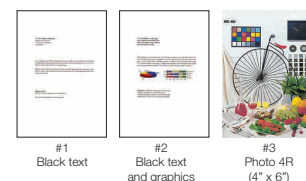

Dimensions & Weight

Weight: 5.2 kg (11.5lbs)

- *2 When printed on Epson Premium Glossy Photo Paper.
- *3 Otherwise 3mm top, left, right, bottom.
- *4 Default mode in accordance with ISO7779 for MFPs.
- *5 In accordance with ISO 24711/24712. Actual yields will vary considerably for reasons including images printed, print settings, temperature and humidity. Yields may be lower when printing infrequently or predominantly with one ink colour. A variable amount of ink remains in the cartridges after the "replace cartridge" signal. Part of the ink from the first cartridges is used for priming the printer. Ink is used for both printing and print head maintenance. All inks are used for both black and colour printing.

© 2019 Epson Singapore Pte Ltd. All Rights Reserved. Reproduction in part or in whole, without the written permission from Epson, is strictly prohibited. EPSON and EXCEED YOUR VISION are registered trademarks of Seiko Epson Corporation. All other products names and other company names used herein are for identification purposes only and are the trademarks or registered trademarks of their respective owners. Epson disclaims any and all rights in those marks. Print samples shown are simulations only. Specifications and product availability are subject to change without notice and may vary between countries. Please check with local Epson offices for more information.

Apple, iPad and iPhone are trademarks of Apple Inc., registered in the U.S. and other countries. App Store is a service mark of Apple Inc.
Android is a trademark of Google Inc.