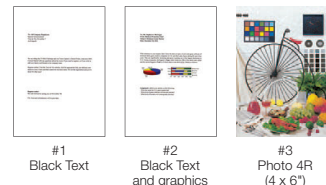

*2 When printed on Epson Premium Glossy Photo Paper.

*3 Via custom setting, otherwise 3mm top, left, right, bottom.

*4 Default mode in accordance with ISO7779.

© 2021 Epson Singapore Pte Ltd. All Rights Reserved. Reproduction in part or in whole, without the written permission from Epson, is strictly prohibited. EPSON and EXCEED YOUR VISION are registered trademarks of Seiko Epson Corporation. All other products names and other company names used herein are for identification purposes only and are the trademarks or registered trademarks of their respective owners. Epson disclaims any and all rights in those marks. Print samples shown are simulations only. Specifications and product availability are subject to change without notice and may vary between countries. Please check with local Epson offices for more information.

Apple, iPad and iPhone are trademarks of Apple Inc., registered in the U.S. and other countries. App Store is a service mark of Apple Inc.

Android is a trademark of Google Inc.

Information correct as at March 2021