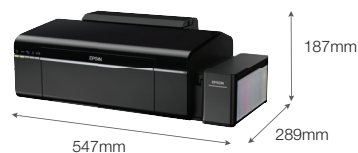

Dimensions & Weight

L805

Weight: 6.0kg

*1 Print speed (Pages Per Minute) is calculated when printed on A4 plain paper in the fastest mode, 10 x 15cm photo print speed when printed on Epson Premium Glossy Photo Paper. Print speed may vary depending on system configuration, print mode, document complexity, software, type of paper used and connectivity. Print speed does not include processing time on host computer.