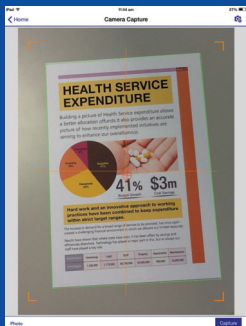

Epson iPrint

Print directly from your smart devices or online cloud storage devices. You can also use your smart device as a scanner to capture a document, format, enhance, and print it to a Wi-Fi-enabled printer wirelessly via the app.