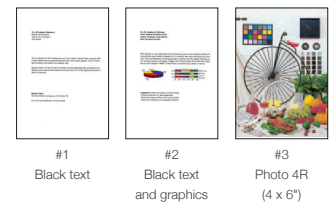

²⁾ When printed on Epson Premium Glossy Photo Paper

³⁾ Otherwise 3mm top, left, right, bottom

⁴⁾ Default mode in accordance with ISO7779 for MFPPs

⁵⁾ Quoted yields are based on the ISO 24711/24712 patterns of mixed text and colour graphics with Epson methodology. Quoted yields are based on the replacement ink bottles purchased. For print quality, part of the ink from the included bottles is used for printer startup so yields could be lower than those of replacement ink bottles. Actual yields will vary due to reasons including images printed, print settings, temperature and humidity. Yields may be lower when printing infrequently or predominantly with one ink colour. Ink is used for both printing and printhead maintenance. All inks are used for both black and colour printing.

© 2020 Epson Singapore Pte Ltd. All Rights Reserved. Reproduction in part or in whole, without the written permission from Epson, is strictly prohibited. EPSON and EXCEED YOUR VISION are registered trademarks of Seiko Epson Corporation. All other product names and other company names used herein are for identification purposes only and are the trademarks or registered trademarks of their respective owners. Epson disclaims any and all rights in those marks. Print samples shown are simulations only. Specifications and product availability are subject to change without notice and may vary between countries. Please check with local Epson offices for more information.

Dealer's Stamp

Information correct at time of printing
Printed July 2020

Sales Enquiries
800 120 5564

[f](#) EpsonSEA
[@](#) EpsonSEA
[t](#) EpsonSEA
[v](#) EpsonSoutheastAsia
[in](#) Epson Southeast Asia

For latest specifications, visit www.epson.com.sg/ecotank or call **800 120 5564**.

Epson Singapore Pte Ltd 1 Harbourfront Place, #03-02 HarbourFront Tower One, Singapore 098633. Tel: (65) 6586-5500 Fax: (65) 6271-9755
Epson Customer Care Centre 108 Pasir Panjang Road, #04-08 Golden Agri Plaza, Singapore 118535. Epson Helpdesk: 800 120 5564. Operating hours: Monday - Friday, 9am - 6pm, Saturday, 9am - 1pm. Closed on Sunday and Public Holiday.