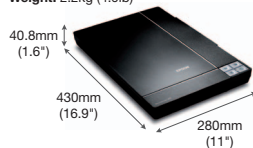

Perfection V37
Weight: 2.2 kg (4.9lb)