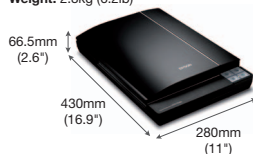

Perfection V370 Photo
Weight: 2.8 kg (6.2lb)