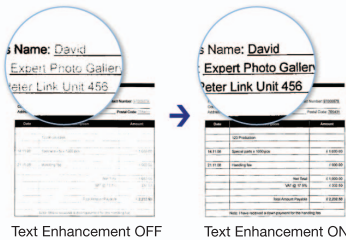

Digital Enhancement Solutions

For Photo:

Epson Scan has a complete digital imaging solution that enables greater enhancement and controllability to achieve picture perfection.

Colour Restoration

Restore original colours of faded photos to make them look new again.

Dust Removal

Removes dust and scratches from photos so that your images appear clear and blemish-free.

Backlight Correction

Makes necessary adjustments to the brightness of images that look darker because of strong background lighting.

For Documents/Text:

Epson Scan provides complete document enhancement solution for better clarity and readability.

Text Enhancement

Improves text recognition when scanning text documents, whether in colour, grayscale or black-and-white. Removes background for better clarity, which is especially useful for double-sided printed documents.

Auto Area Segmentation

Automatically detects text and picture areas on a page and scans text in black-and-white, images in halftone to achieve the best results.