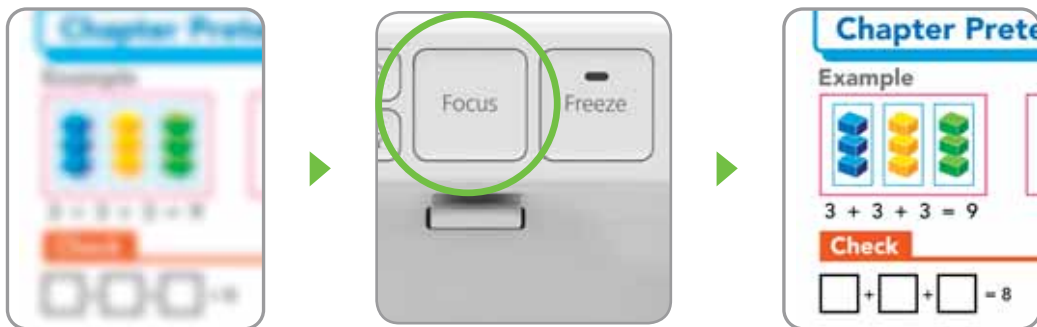

Convenient One-touch Control

Enjoy convenient one-touch button to freeze, focus, capture and video record the images.