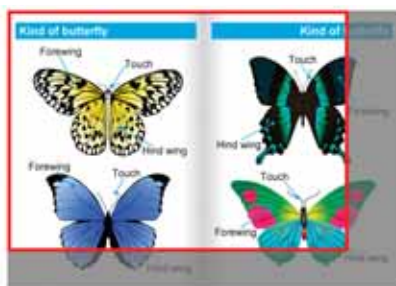

Realistic and Larger Images

Larger Imaging Sensor

Achieve sharp, clear images with amazing quality and detail in any light with the large imaging sensor, which captures more light per pixel. The ELPDC21 automatically detects the native aspect ratio of projectors and selects the correct output resolution to match.

12x Optical and 10x Digital Zoom

Zoom in on every intricate detail and let students get up close and personal with the subject at hand. The ELPDC21 delivers a unique perspective on any subject with up to 12x optical zoom and 10x digital zoom. Bring lessons alive, right before their eyes, without having to pass around a microscope or photograph.

Large Capture Area

Open students' eyes to a whole new world of possibilities. With a large capture area, the ELPDC21 lets you display virtually any object - from a two-page spread in a textbook to 3D objects or content from your smart devices.

A3

Microscope Support

You can even share organisms under a microscopic via the included microscope adapter. Just fit the adapter to any standard microscope eyepiece and bring the smallest particles to the big screen for all to see.