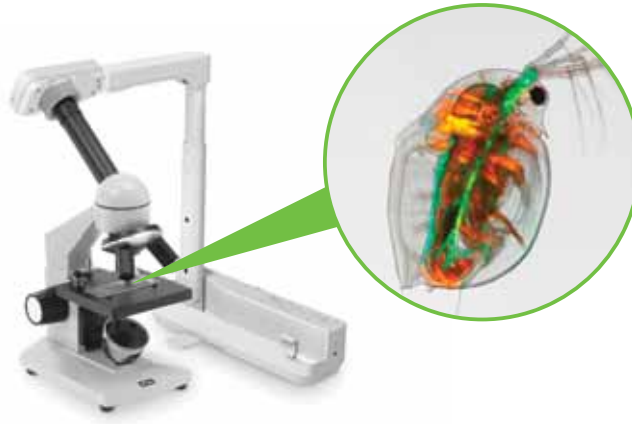

### Built-in LED Light

The built-in LED light illuminates objects so that you can project objects clearly even if the surrounding area is dimly lit.

### Convenient One-touch Control

Enjoy convenient one-touch button to freeze, focus, capture and video record the images.

### Realistic and Larger Images

The ELPDC07 features an 8x digital zoom and a microscope adapter to provide sharp detail and clear magnification, making it the perfect tool for a dynamic presentation.

Open students' eyes to a whole new world of possibilities. With a large capture area, the ELPDC07 lets you display virtually any object - from a one-page spread in a textbook to 3D objects or content from your smart devices. You can even share organisms under a microscope via the included microscope adapter. Just fit the adapter to any standard microscope eyepiece and bring the smallest particles to the big screen for all to see.