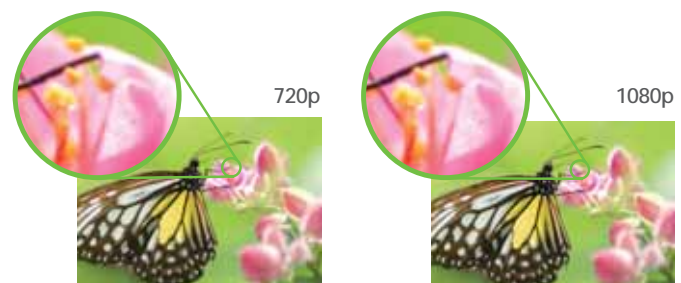

Full HD Image Output

Capture every detail and impress your audiences with brilliant Full HD 1080p resolution.