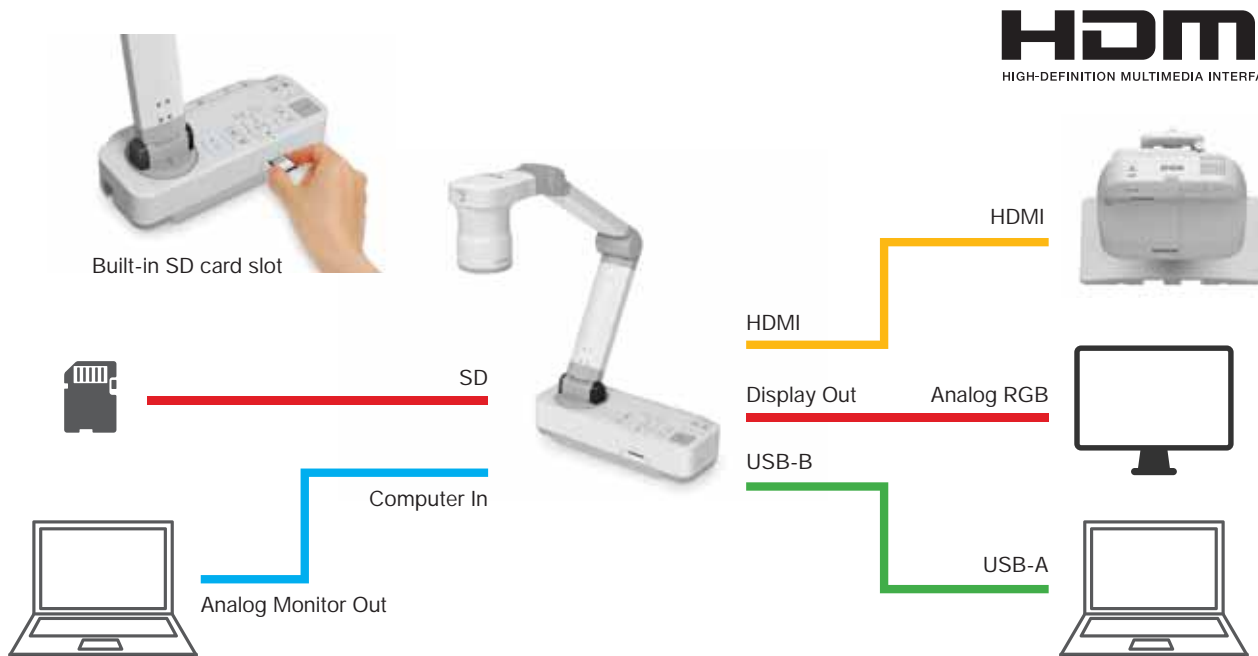

### Versatile Connectivity

Take learning to the next level with engaging multimedia presentations. Output the captured images to any HDMI or VGA display device, as well as to a PC via the USB connections. Enhance any learning experience with attention-grabbing content. You can even capture images and save them to the SD card or connected PC.

Example 1: Start/stop recording on the big screen

Example 2: Zoom in/out on the big screen

### Compact and Flexible

Captured images can be easily displayed by adjusting the arm position and camera head of the ELPDC13. This document camera is also space-saving with its sleek and compact design that conveniently folds into a ready-to-carry unit.