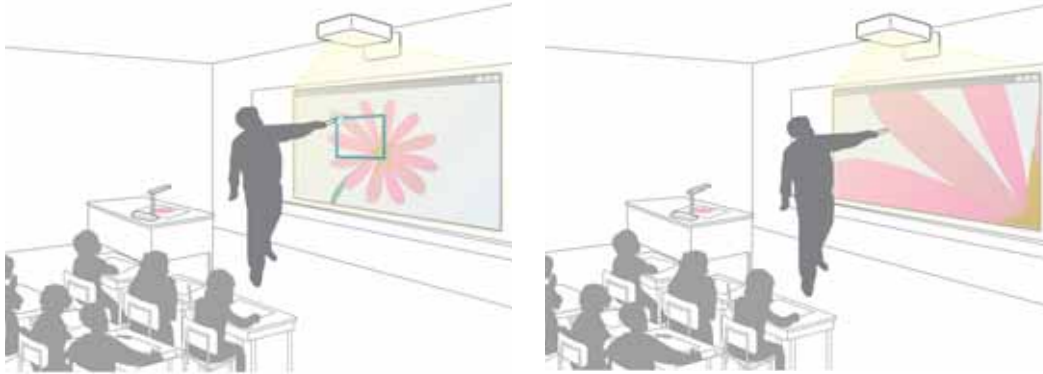

Hassle-free Compatibility

Enjoy instant interactivity with easy-to-use interactive tools. With PC-less annotation, add notes and diagrams to live images with Epson's interactive projectors. Its compatibility with Epson's interactive projectors gives you ease-of-control to your presentations.

Zoom in/out on the big screen