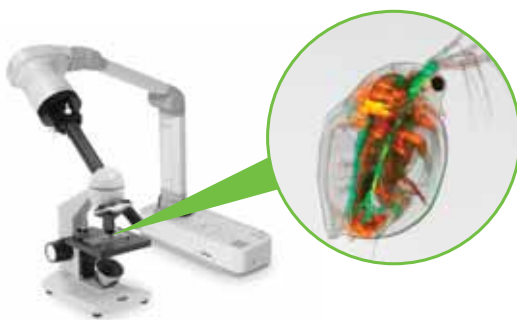

Realistic and Larger Images

Larger Imaging Sensor

Achieve sharp, clear images with amazing quality and detail in any light with the large imaging sensor, which captures more light per pixel. The ELPDC21 automatically detects the native aspect ratio of projectors and selects the correct output resolution to match.

12x Optical and 10x Digital Zoom

Zoom in on every intricate detail and let students get up close and personal with the subject at hand. The ELPDC21 delivers a unique perspective on any subject with up to 12x optical zoom and 10x digital zoom. Bring lessons alive, right before their eyes, without having to pass around a microscope or photograph.

Large Capture Area

Open students' eyes to a whole new world of possibilities. With a large capture area, the ELPDC21 lets you display virtually any object - from a two-page spread in a textbook to 3D objects or content from your smart devices.

Microscope Support

You can even share organisms under a microscopic via the included microscope adapter. Just fit the adapter to any standard microscope eyepiece and bring the smallest particles to the big screen for all to see.