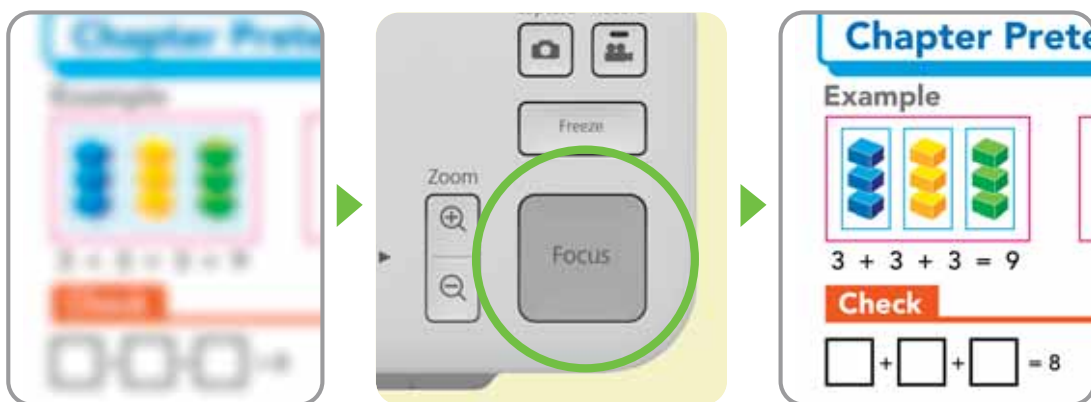

Convenient One-touch Control

Enjoy convenient one-touch button to freeze, focus, capture and video record the images.