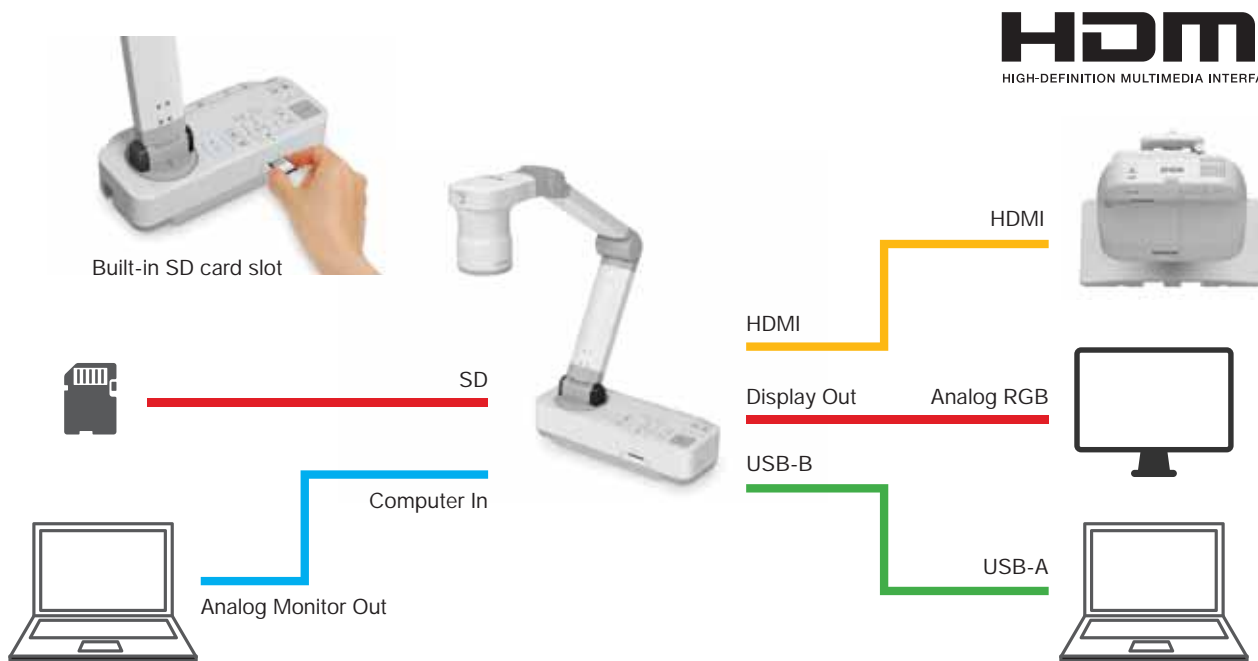

**YOUR PARTNER IN ENRICHING THE CLASSROOM EXPERIENCE.**

Cut through the hassle, and get straight to your presentation. Epson's series of document cameras not only captures details with Full HD resolution, its versatile connectivity also gives you great functionality. Furthermore, its compatibility with Epson's interactive projectors allows you to easily manipulate your images without moving away from the screen. For smoother and hassle-free presentations – Epson is the answer.

-   
Full HD Resolution
-   
HDMI\*
-   
Split Screen\*
-   
Compatible with Microscope
-   
Built-in Microphone

\*Available for ELPDC21 and ELPDC13 only.

**ENGINEERED FOR BUSINESS**

Epson's series of Full HD document cameras is engineered to bring your presentations alive. Enjoy seamless integration with Epson's interactive projectors, versatile connectivity and the best in digital imaging, all packed into a sleek and compact design, for impressive presentations.

### Microscope Support

You can even share organisms under a microscopic via the included microscope adapter. Just fit the adapter to any standard microscope eyepiece and bring the smallest particles to the big screen for all to see.

### Versatile Connectivity

Take learning to the next level with engaging multimedia presentations. Output the captured images to any HDMI or VGA display device, as well as to a PC via the USB connections. Enhance any learning experience with attention-grabbing content. You can even capture images and save them to the SD card or connected PC.