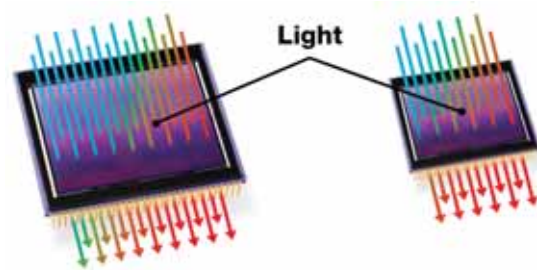

### Epson Ultra Short-throw Interactive Projectors

Compatibility with Epson's ultra short-throw interactive projectors allows you to easily interact with your images, literally at your fingertips with finger-touch and pen interactivity.

### Larger Imaging Sensor

Achieve sharp, clear images with amazing quality and detail in any light with the large imaging sensor, which captures more light per pixel. The ELPDC21 automatically detects the native aspect ratio of projectors and selects the correct output resolution to match.