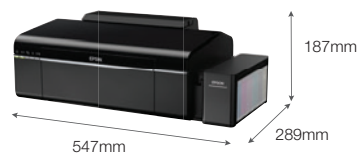

Dimensions & Weight

L805

Weight: 6.0kg