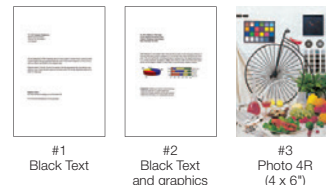

*2 When printed on Epson Premium Glossy Photo Paper.

*3 Via custom setting, otherwise 3mm top, left, right, bottom.

*4 Default mode in accordance with ISO7779.

© 2021 Epson Singapore Pte Ltd. All Rights Reserved. Reproduction in part or in whole, without the written permission from Epson, is strictly prohibited. EPSON and EXCEED YOUR VISION are registered trademarks of Seiko Epson Corporation. All other products names and other company names used herein are for identification purposes only and are the trademarks or registered trademarks of their respective owners. Epson disclaims any and all rights in those marks. Print samples shown are simulations only. Specifications and product availability are subject to change without notice and may vary between countries. Please check with local Epson offices for more information.

Apple, iPad and iPhone are trademarks of Apple Inc., registered in the U.S. and other countries. App Store is a service mark of Apple Inc.

Android is a trademark of Google Inc.

Information correct as at March 2021

Epson (Thailand) Co.,Ltd.

1 Empire Tower, 42nd Floor
South Sathorn Road, Yan Nawa, Sathon, Bangkok 10120

Contact Us

✉ : support@eth.epson.co.th
📞 : Epson Thailand
☎ : 02-460-9699

Follow Us

More Details