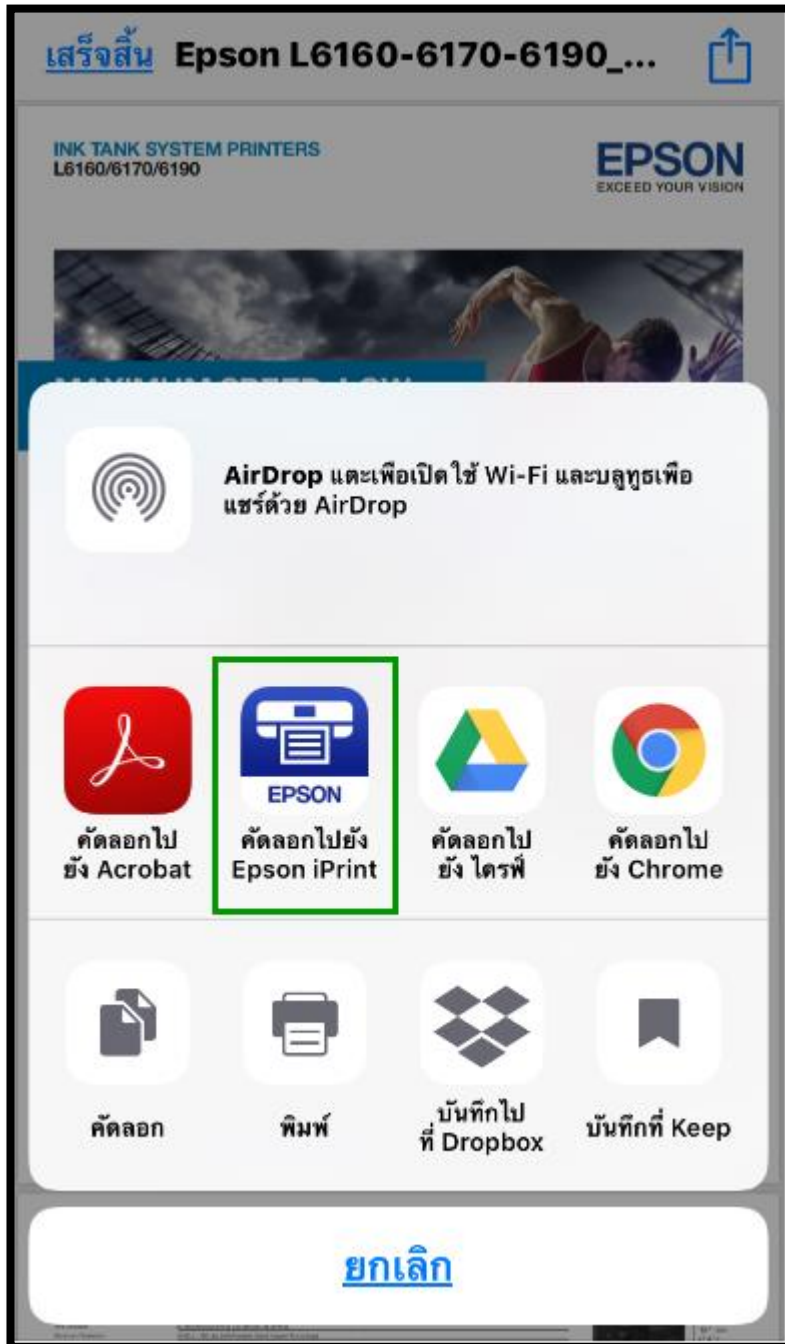

หัวข้อ : การพิมพ์ไฟล์งานจาก LINE ผ่าน Epson iPrint
รุ่นที่รองรับ : -
ระบบปฏิบัติการ : IOS

5.9 กดปุ่ม

5.10 เลือก คัดลอกไปยัง Epson iPrint [Copy to Epson iPrint]

Call Center
0-2685-9899

- สามารถสอบถามข้อมูลเพิ่มเติมทางอีเมลได้ที่ support@eth.epson.co.th
- เวลาทำการ : วันจันทร์ – ศุกร์ เวลา 8.30 – 17.30 น. ยกเว้นวันหยุดนักขัตฤกษ์
- www.epson.co.th