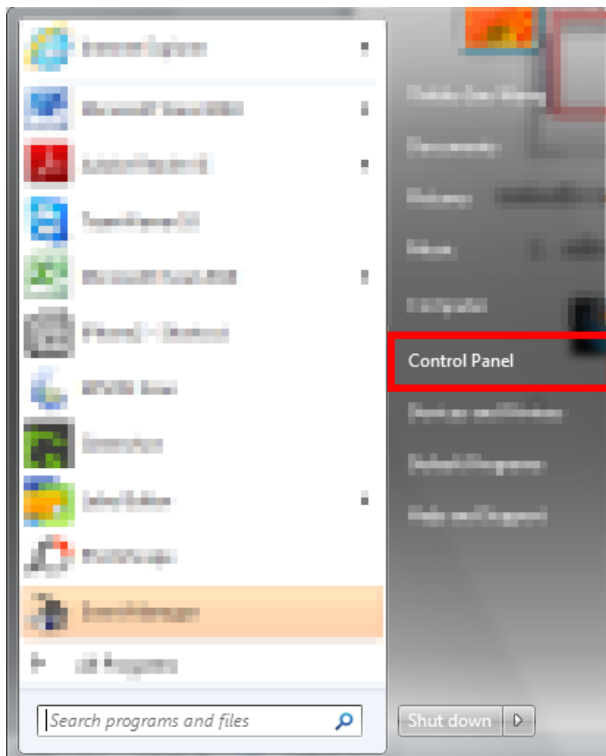

วิธีการตั้งค่า กรณีส่ง PC FAX แล้ว Transmission Record ไม่ปรากฏวันที่และเวลา สำหรับ Windows

รองรับรุ่น : เครื่องพิมพ์ที่รองรับ PC FAX

กรณีที่ส่งแฟกซ์ผ่าน PC FAX แล้ว Transmission Record ไม่มีข้อมูล Start Date/Time และ End Date/Time ปรากฏขึ้นมาดังรูป

Start Date/Time	End Date/Time	Recipient	Company/Corp.	Fax Number	Status	Number of P...	Image Quality
				9026700669	Sent	1	Fine
				9026700669	Sent	1	Fine
				9026700669	Sent	1	Fine
				9026700669	Transmission canceled	1	Fine
				026700669	Transmission canceled	1	Fine

จะต้องมีการตั้งค่าที่เครื่องคอมพิวเตอร์ ดังนี้

1. คลิก **Start**

2. คลิก **Control Panel**