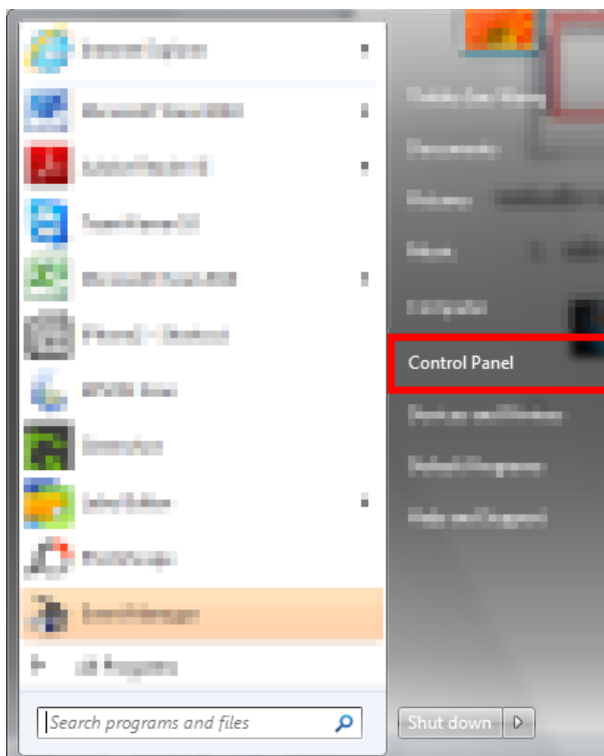

วิธีการตั้งค่า กรณีส่ง PC FAX แล้ว Transmission Record ไม่ปรากฏวันที่และเวลา

รองรับรุ่น : เครื่องพิมพ์ที่รองรับ PC FAX

กรณีที่ส่งแฟกซ์ผ่าน PC FAX แล้ว Transmission Record ไม่มีข้อมูล Start Date/Time และ End Date/Time ปรากฏขึ้นมาดังรูป

The screenshot shows a window titled "Fax Transmission Record" with a menu bar (File, Edit, View, Help) and a toolbar. Below the toolbar is a table with the following columns: Start Date/Time, End Date/Time, Recipient, Company/Corp., Fax Number, Status, Number of P..., and Image Quality. The first two columns are highlighted with a red box, indicating they are empty. The table contains five rows of data:

Start Date/Time	End Date/Time	Recipient	Company/Corp.	Fax Number	Status	Number of P...	Image Quality
				9026700669	Sent	1	Fine
				9026700669	Sent	1	Fine
				9026700669	Sent	1	Fine
				9026700669	Transmission canceled	1	Fine
				026700669	Transmission canceled	1	Fine

At the bottom right of the window, it says "Selection Number: 0 (0 bytes)".

จะต้องมีการตั้งค่าที่เครื่องคอมพิวเตอร์ ดังนี้

1. คลิก **Start**

2. คลิก **Control Panel**