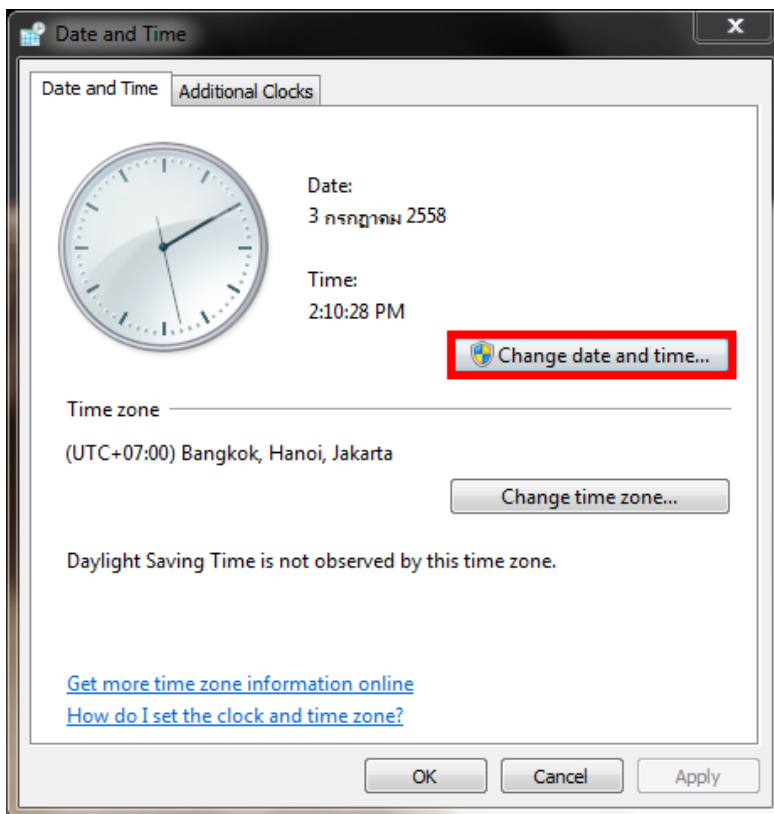

The screenshot shows a window titled "Fax Transmission Record" with a menu bar (File, Edit, View, Help) and a toolbar. Below the toolbar is a table with the following columns: Start Date/Time, End Date/Time, Recipient, Company/Corp., Fax Number, Status, Number of P..., and Image Quality. The first two columns are highlighted with a red box, indicating they are empty. The table contains five rows of data:

At the bottom right of the window, it says "Selection Number: 0 (0 bytes)".

จะต้องมีการตั้งค่าที่เครื่องคอมพิวเตอร์ ดังนี้

1. คลิก **Start**

2. คลิก **Control Panel**

3. คลิก **Date and Time**

4. คลิก **Change date and time**