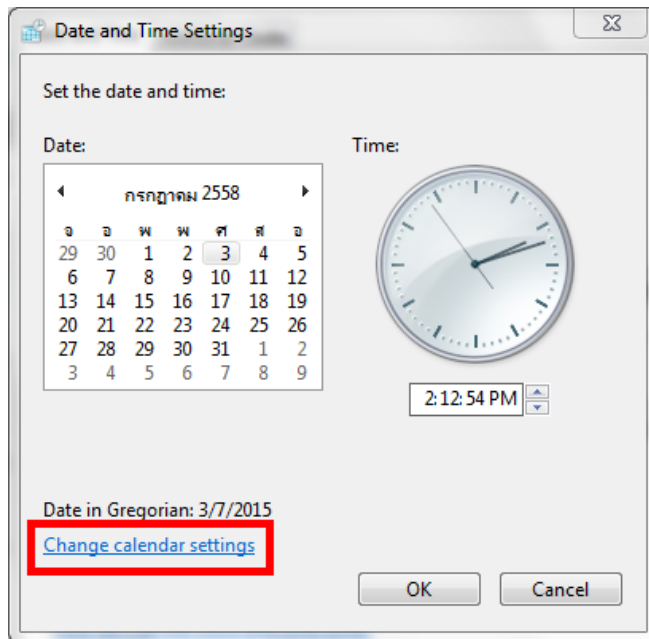

5. คลิก **Change calendars settings**