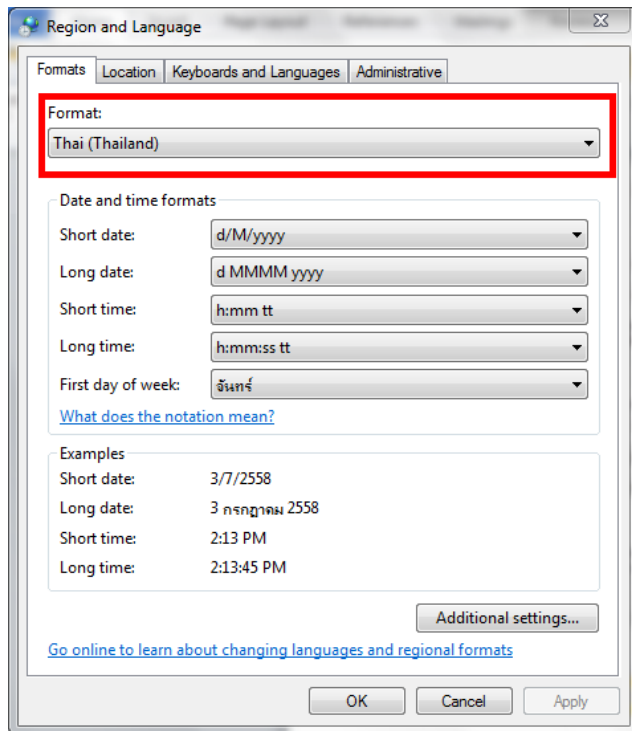

7. ที่ **Format:** ให้เปลี่ยนจาก **Thai (Thailand)** เป็น **English (United States)**